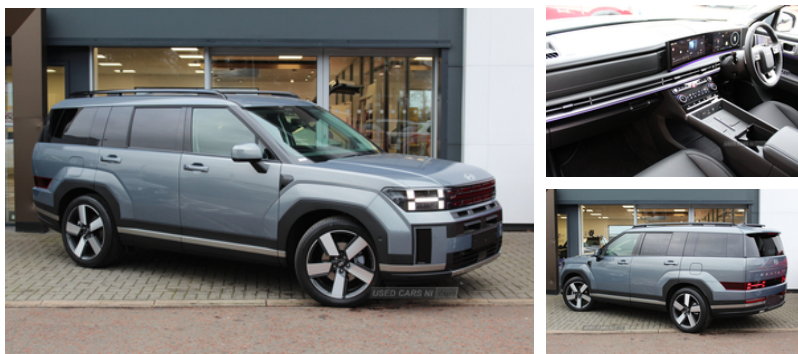

## Hyundai Santa Fe Ultimate 1.6 T-GDI PHEV 7 Seat 4x4 | 2024

# £56,035

ALL NEW SANTA FE 7 SEAT - IN STOCK NOW - 12% BIK

<b>Miles:</b>	10
<b>Fuel Type:</b>	Hybrid
<b>Transmission:</b>	Automatic
<b>Colour:</b>	Pebble Blue
<b>Engine Size:</b>	1598
<b>Body Style:</b>	Sport utility vehicle
<b>Reg:</b>	Reg

ALL-NEW Hyundai Santa Fe Ultimate PHEV (Plug-In Hybrid) 7 Seat 4x4 Auto

Hyundai's newest version of their much loved SUV and only 7 Seater, this beautiful Santa Fe Plug-In Hybrid 4x4 is finished in the Stunning Pebble Blue with contrasting Obsidian Black Interior Upholstery. Combining luxury and style with practicality, the Santa Fe makes everyday use a breeze, all while maintaining the comfort of a Premium vehicle, with the economy and benefits gained from a Plug-In Hybrid.

Naturally, a Top Spec SUV such as this comes incredibly well specified as standard, with desirable features including; Signature LED Daytime Running Lights, Key Operated Summon Function, Front & Rear Parking Sensors, 360 Surround Camera, Blind Spot Camera, Full Leather Upholstery, Heated Front & Rear Seats, Heated Steering Wheel, Cooling Front Seats, Electric Power Tailgate, Glass Panoramic Sunroof, Sat Nav, Adaptive Cruise Control, Auto Headlights, Keyless Entry & Start, Head Up Display, Apple CarPlay and Android Auto, Blind Spot Monitoring, Rear Privacy Glass with Rear Window Blinds, Multi-Function Steering Wheel and Much More!!