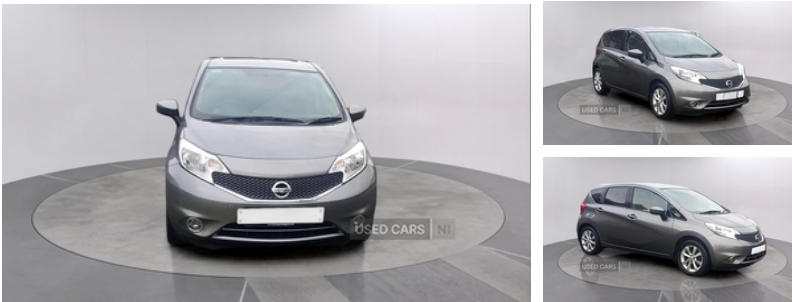

Nissan Note 1.2 DiG-S Acenta 5dr | Jun 2014

" JUN 2014 NISSAN NOTE: SMALL CAR, BIG ADVENTURES AHEAD! "

£4,150 O.N.O

Service History

Vehicle Features

3 point rear seatbelts x3, 4 speakers, 16" alloy wheels, 60/40 split rear seats, ABS with Brake Assist, Alarm, Auxiliary socket for external MP3 player, Bluetooth phone integration system, Body colour bumpers, Body colour door handles, Body colour door mirrors, Centre console storage, Childproof rear door locks, Cruise control + speed limiter, Curtain airbags, Daytime running lights, Digital clock, Digital trip meter, Driver airbag, Driver seat height adjust, Dynamic cloth upholstery, Electric front windows, Electric rear windows, ESP, Flexiboard boot storage system, Front/rear armrests, Front cabin and boot lamps, Front headrests, Front seatback pocket, Front side airbags, Headlamp levelling, Heated door mirrors, High gloss black front grille, Immobiliser, Isofix child seat preparation, Manual air conditioning, PAS, Passenger airbag, Passenger airbag cut-off device, Pollen filter, Privacy glass, Radio/CD, Rear headrests, Rear wiper, Remote central locking, Service interval indicator, Side airbags, Sliding rear seats, Steering wheel audio controls, Tilt adjustable steering wheel, Trip computer, Tyre repair kit, USB connection

Miles:	75000
Fuel Type:	Petrol
Transmission:	Manual
Colour:	Grey
Engine Size:	1198
CO2 Emission:	99
Tax Band:	A (£0 p/a)
Body Style:	MPV
Insurance group:	10E
Reg:	XNZ7927

Technical Specs

DIMENSIONS	
Length:	4100mm
Width:	1695mm
Height:	1530mm
Seats:	5
Luggage Capacity (Seats Up):	411L
Gross Weight:	1570KG
Max. Loading Weight:	446KG

PERFORMANCE & ECONOMY	
Fuel Consum. (Urban Cold):	54.3MPG
Fuel Consum. (Extra Urban):	74.3MPG
Fuel Consum. (Combined):	65.7MPG
Fuel Tank Capacity:	41L
Number Of Gears:	5 SPEED

Top Speed:	113MPH
Acceleration 0-100 km/h:	11.8s
Engine Power BHP:	96.6BHP