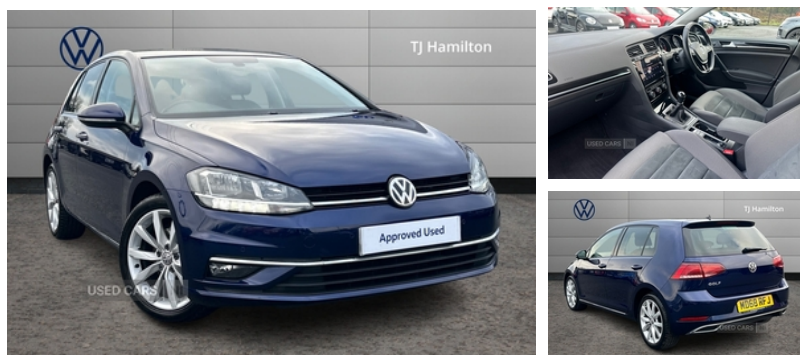

Volkswagen Golf 1.6 TDI GT 5dr | Jan 2019

£13,950

DAB Radio, Electric Parking Brake (Electric Parking Brake), Exterior Lighting (LED Daytime Running Lights), Start/Stop System (Start/Stop System), Audio / Communications, Car-Net App Connect, Computer (Driver Information System), Cruise Control with Speed Limiter, External Temperature Display, In Car Entertainment (Radio/CD/MP3), Parking Sensors - Front and Rear, Sound Processor (Amplifier), Speakers (Eight), Telephone Equipment (Bluetooth Interface), Trip Computer, Tyre Pressure Control, Upholstery Cloth/Leather, Vehicle Distance Control, Interior Features, Adjustable Steering Column/Wheel (Rake/Reach), Air-Conditioning, Armrest (Rear), Carpet Mats - Front and Rear, Central Door Locking (Remote), Cup Holder, Electric Windows (Front/Rear), Front Centre Armrest, Head Restraints (Front/Rear), Heated Rear Screen, Interior Lights (Reading), Lumbar Support for Driver and Passenger Seat, Mirrors External (Electric/Heated), Power Socket, Power-Assisted Steering, Rear Wash/Wipe (Rear), Removal of Manual Air Conditioning, Seat Belt Pre-Tensioners (Front), Seat Height Adjustment (Driver/Passenger), Seating Capacity (Five Seats), Seats Split Rear, Seats Sports (Front), Tinted Glass 65%, USB Connection, Loading/Pulling/Transport, Load Anchorage Points, Load-Through Provision, Security, Air Bag Driver, Air Bag Knee (Driver), Air Bag Passenger, Air Bag Side (Front Side/Front & Rear Curtain), Alarm, Anti-Lock Brakes, Centre Rear Seat Belt, Child Locks (Manual), Electronic Brake Force Distribution, Electronic Stability Programme, Front Fog Lights, Immobiliser, Seat - ISOFIX Anchorage Point (Two Seats - Rear), Spare Wheel (Space Saver), Third Brake Light, Sundries, Convenience Pack, Discover Navigation, Mirror Pack, PreCrash Preventive Occupant

Miles:	62663
Fuel Type:	Diesel
Transmission:	Manual
Colour:	Blue
Engine Size:	1598
CO2 Emission:	111
Tax Band:	Petrol/Diesel (£190 p/a)
Body Style:	Hatchback
Insurance group:	13E
Reg:	MD68RFJ

Technical Specs

DIMENSIONS	
Length:	4258mm
Width:	1799mm
Height:	1492mm
Seats:	5
Luggage Capacity (Seats Up):	380L
Gross Weight:	1800KG
Max. Loading Weight:	574KG

PERFORMANCE & ECONOMY	
Fuel Consum. (Urban Cold):	58.9MPG
Fuel Consum. (Extra Urban):	72.4MPG
Fuel Consum. (Combined):	67.3MPG
Fuel Tank Capacity:	50L