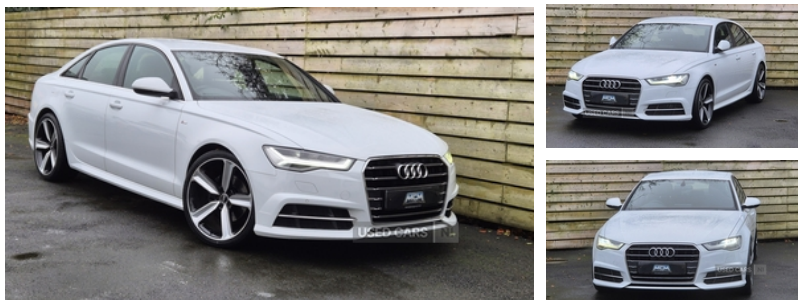

**Audi A6 2.0 TDI Ultra S Line 4dr | Aug 2016**  
**FULL HISTORY 12 MONTHS WARRANTY**

**£12,650**

FACELIFT 2016 AUDI A6 2.0 TDI S LINE IN GLACIER METALLIC WHITE

2 KEYS  
 JUST SERVICED AUDI  
 WILL COME WITH FULL YEARS MOT FOR NEW OWNER

<b>Miles:</b>	85818
<b>Fuel Type:</b>	Diesel
<b>Transmission:</b>	Manual
<b>Colour:</b>	White
<b>Engine Size:</b>	1968
<b>CO2 Emission:</b>	114
<b>Tax Band:</b>	C (£35 p/a)
<b>Body Style:</b>	Saloon
<b>Insurance group:</b>	33E
<b>Reg:</b>	CY16SUU