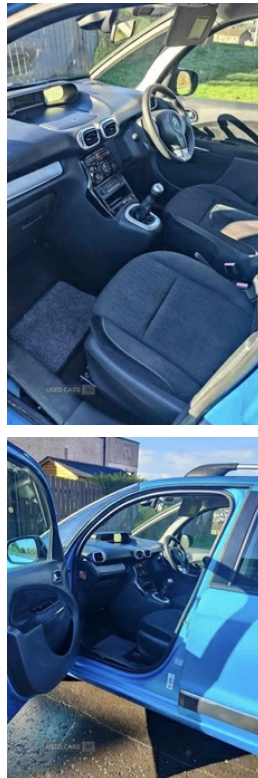

Citroen C3 Picasso 1.6 HDi 16V Exclusive 5dr | Jul 2010

£1,500

Miles:	119500
Fuel Type:	Diesel
Transmission:	Manual
Colour:	Blue
Engine Size:	1560
CO2 Emission:	119
Tax Band:	C (£35 p/a)
Body Style:	MPV
Insurance group:	10E
Reg:	Fv10lwy

Technical Specs

DIMENSIONS

Length:	4078mm
Width:	1730mm
Height:	1624mm
Seats:	5
Luggage Capacity (Seats Up):	500L
Gross Weight:	1779KG
Max. Loading Weight:	450KG

PERFORMANCE & ECONOMY

Fuel Consum. (Urban Cold):	50.4MPG
Fuel Consum. (Extra Urban):	70.6MPG
Fuel Consum. (Combined):	62.8MPG
Fuel Tank Capacity:	50L
Number Of Gears:	5 SPEED
Top Speed:	108MPH
Acceleration 0-100 km/h:	13.5s
Engine Power BHP:	89.8BHP

New low price for quick sale due to moving house need to be gone soon
2010 Citroen C3 picasso exclusive
1.6 turbo diesel
119k miles
MOT till 14th March 2025
Rear tray tables with lights
Alloy wheels
Wind deflectors all round
Electric folding mirrors
Roof rack