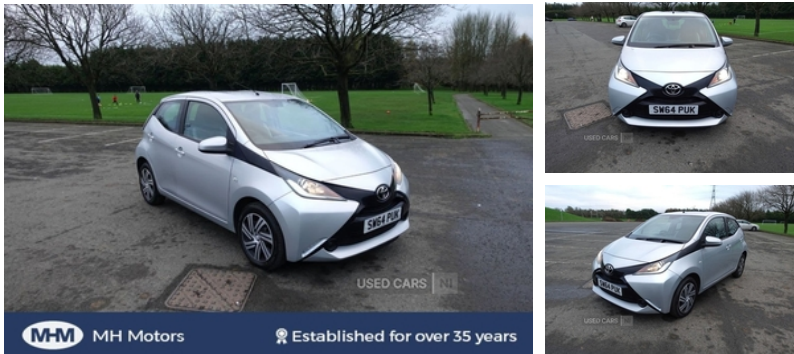

Toyota Aygo 1.0 VVT-i X-Play 5dr | 2015

INCREDIBLY LOW MILEAGE / CRUISE CONTROL / FINANCE AVAILABLE

£5,995

MH Motors presents this excellent TOYOTA Aygo 1.0 VVT-i x-play- 5 Door Hatchback, Manual, Petrol, 2015, 19,170 Miles, Silver in colour, MOT-12-2025*, Insurance Group: 7. An incredibly low mileage 5 door hatchback. It comes MOT'd until December 2025**. It has factory alloys, power steering, electric windows, climate control, USB ports, cruise control, rear reversing camera, touch screen DAB radio, immaculate colour coded bodywork in Silver and pristine interior with a leather steering wheel, a real credit to its previous owner. Great MPG, low insurance group, easy to drive and park makes this an ideal choice. Well worth viewing! Priced to sell at £5,995. Finance is available at MH Motors. Tel. 02890836946 or 07817595531. *please note in the presence of an asterisk an MOT date has been booked for this vehicle* MH Motors has been established for over 35 years and is located in the industrial area of Mallusk Newtownabbey, only 7 miles from Belfast just off the main M2 Motorway. We have over 120 vehicles in stock offering a wide selection of vehicles, seldom will you find a more varied selection under one roof. Our flood lit forecourt and indoor inspection bay allow all weather viewing during the winter months. Finance options available in house. Please enquire before going to third party online finance brokers

Vehicle Features

2 speed wipers/variable intermittent/mist function, 4 speakers, 12V Accessory socket, 50/50 split folding rear seat, ABS, Air conditioning, Air recirculation system, Auxiliary input socket, Bluetooth, Bluetooth system, Body colour bumpers, Body colour door handles, Body colour door mirrors, Centre console storage,

Miles:	19170
Fuel Type:	PETROL
Transmission:	Manual
Colour:	Silver
Engine Size:	998
CO2 Emission:	95
Tax Band:	A (£0 p/a)
Body Style:	Hatchback
Insurance group:	7E
Reg:	SW64PUK

Technical Specs

DIMENSIONS