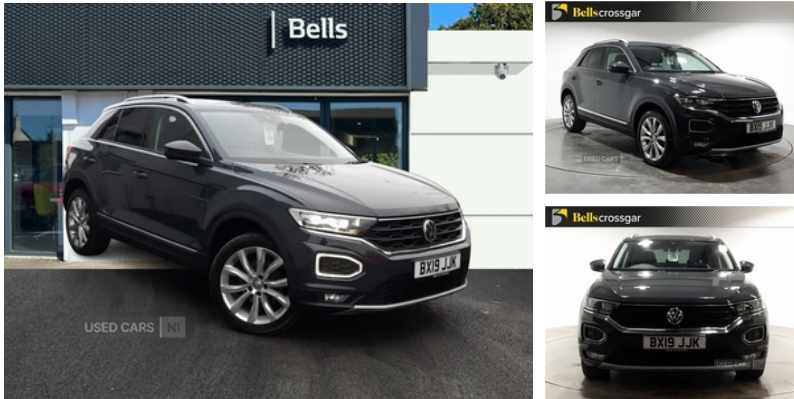

Volkswagen T-Roc 1.5 TSI EVO SEL 5dr DSG | May 2019

£17,495

SAT- NAV | PARKING AIDS

Volkswagen T-Roc 1.5 TSI EVO SEL 5dr DSG

Vehicle Features

2 LED front and rear reading lights, 2 USB connection charging sockets, 2D/3D map and speed limiter, 2D/3D map and speed limiter, 3 rear head restraints, 3 rear three point seatbelts, 4 load lashing points in luggage compartment, 8" touch screen navigation/infotainment system with Car-Net, 8" touch screen navigation/infotainment system with Car-Net, 10.3" high resolution TFT dash display screen with customised information, 10.3" high resolution TFT dash display screen with customised information, 12V socket in centre console storage area, ABS, Active Info Display, Active Info Display, Adaptive cruise control, adjustable and heated door mirrors with puddle lights and reverse activated kerb-view adjustment on passenger's door mirror, adjustable and heated door mirrors with puddle lights and reverse activated kerb-view adjustment on passenger's door mirror, Alarm with remote central locking and interior protection, Ambient lighting in front footwell and light strips below trim in front doors, Anti-lock Braking System, App-Connect, ASR, ASR, Auto dimming interior rear view mirror, Automatic hazard lights activation under emergency braking, Automatic start/stop system, Battery regeneration during braking, Black grained lower door protectors, Black grained wheel arches, Bluetooth - Simultaneous pairing of 2 compatible mobile devices, Bluetooth telephone and audio connection for compatible devices, Body colour bumpers with silver metallic underbody fascia, Body colour door handles, Car-Net App-Connect, Car-Net Security and Service, Caribou grey decorative inserts in dash and door panel,

Miles:	50059
Fuel Type:	Petrol
Transmission:	Automatic
Colour:	Grey
Engine Size:	1498
CO2 Emission:	127
Tax Band:	Petrol/Diesel (£190 p/a)
Body Style:	Hatchback
Insurance group:	18E
Reg:	BX19JJK

Technical Specs