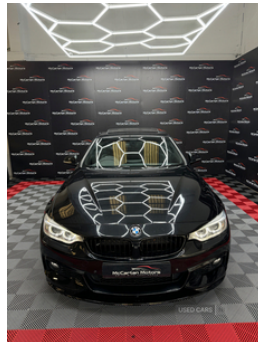

BMW 4 Series 420d M Sport 2dr | Dec 2013
SUN ROOF, M PERFORMANCE KITTED!

£8,450

Absolutely Stunning BMW 420D M With Sun Roof
 103K Miles with Service History
 2 Keys
 MOT May 2025

Heated Black Dakota Leather Seats
 Professional Navigation System Larger Screen
 19" M Sport Alloys
 Air Conditioning
 Cruise Control
 DAB- Aux Radio
 Multifunctional Steering Wheel
 Push Button Start
 Front & Rear Parking Sensors
 Xenon Lights
 Electric Sun Roof

3 Months Warranty as standard

Miles:	103000
Fuel Type:	Diesel
Transmission:	Manual
Colour:	Black
Engine Size:	1995
CO2 Emission:	127
Tax Band:	D (£160 p/a)
Body Style:	Coupe
Insurance group:	30E
Reg:	FX63KRU