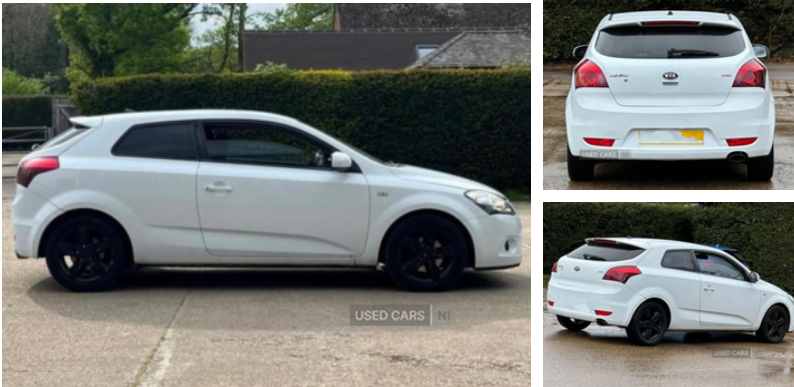

Kia Pro Ceed 1.4 Strike 3dr | Feb 2010 1 OWNER FROM NEW

£1,500 O.N.O

Great driving car clean inside and out well looked after from new.

MOT until 4 October 2025

95000 miles

Timing belt replaced at 72,132 miles by Roadside Garages receipt to prove it.

Test drive welcome

Vehicle Features

2 speed/variable intermittent/electric front wipers, 4 speakers, 4 speed heater fan, 5 height adjustable headrests, 12v power point in centre console, 16" alloy wheels, 60/40 split folding rear seat, ABS/EBD, Active front headrests, Air conditioning, Automatic unlocking of doors in case of impact, Black headlamp bezels, Bluetooth functionality with iPod connectivity, Body colour bumpers, Body colour door handles, Body colour rear garnish, Cabin air filter, Central locking button on dash, Centre room lamp, Cloth upholstery, Cooled glovebox, Curtain airbags, Deadlocks, Digital clock with date indicator, Driver's seat height and lumbar adj, Driver/Front Passenger airbags, Electric front windows, Electric power steering, Folding key, Front centre console storage box, Front cupholders, Front door map pockets, Front passenger airbag deactivation, Front seatbelt pretensioners + load limiters, Gear selection indicator, Headlamp levelling, Heated rear windshield, Height adjustable front seatbelts, Immobiliser, Internal fuel flap release, ISOFIX top tethers and lower anchor points, Kick down switch, Luggage area

Miles:	95000
Fuel Type:	Petrol
Transmission:	Manual
Colour:	White
Engine Size:	1396
CO2 Emission:	139
Tax Band:	E (£190 p/a)
Body Style:	Hatchback
Reg:	Nnz9071

Technical Specs

DIMENSIONS	
Length:	4250mm
Width:	1790mm
Height:	1450mm
Seats:	5
Luggage Capacity (Seats Up):	340L
Gross Weight:	1750KG
Max. Loading Weight:	493KG
PERFORMANCE & ECONOMY	
Fuel Consum. (Urban Cold):	39.2MPG
Fuel Consum. (Extra Urban):	55.4MPG
Fuel Consum. (Combined):	48.7MPG
Fuel Tank Capacity:	53L
Number Of Gears:	5 SPEED
Top Speed:	112MPH
Engine Power BHP:	88.5BHP