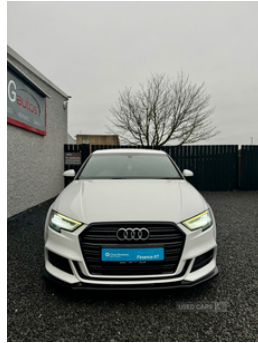

Audi A3 2.0 TDI S Line 4dr | Dec 2016
NEW T BELT, FLAT BOTTOM STEERING WHEEL, S LINE, WARRANTY

£12,495

AUDI A3 SALOON S LINE 150BHP, 2.0 DIESEL, BLACK EDITION STYLING, LIP KIT, NEW T BELT

Apply for finance following the link below

Check out more details

89k miles

First reg 31/12/16

S Line model

2.0 diesel

£20 TAX

Manual 6 speed

Brand new lip kit

Fully serviced

T belt just been replaced

centre armrest

sat nav

Multi function steering wheel

handsfree bluetooth

rear privacy Glass

Black edition styling

Alloys are an optional extra on top of the sale price

View our other stock

Car is brilliant condition inside and out

Fully valeted inside and out

Miles:	89990
Fuel Type:	Diesel
Transmission:	Manual
Colour:	White
Engine Size:	1968
CO2 Emission:	108
Tax Band:	B (£20 p/a)
Body Style:	Saloon
Insurance group:	25E
Reg:	AP66BZO