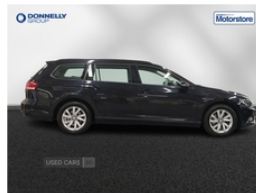

Volkswagen Passat 1.6 TDI S 5dr | 2017

IDEAL FOR EXPORT ROI + FREE 12 MONTHS WARRANTY!!

£9,895

Volkswagen Passat 1.6 TDI S 5dr

Vehicle Features

3 rear 3 point seatbelts, 3 rear head restraints, 3 spoke multi-function leather steering wheel, 4 boot load lashing points, 8 speakers, 12V Accessory socket in centre console, 12V socket in centre console, 16" Aragon alloy wheels + anti-theft wheel bolts, 40:20:40 split folding rear bench seat, 40:20:40 split folding rear seat, ABS, Air conditioning, Alarm with interior protection, Analogue clock, Anti-lock Braking System, Automatic activation of hazard warning lights, Automatic post collision braking, Auxiliary socket for external device, Black roof rails, Body colour bumpers, Body colour door handles, Body coloured door mirrors, brake assist and EBD, brake assist and EBD, Brushed chrome decorative inserts, Chrome air vent and instrument surround, Chrome louvres in grille, Chrome surround for air intake, Composition media system with Radio/CD/MP3, cooled glovebox, cooled glovebox, Curtain airbags, DAB Digital radio, Door/tailgate open warning lights, Door open warning reflectors, Driver's lumbar support, Driver/Front Passenger airbags, Driver/front passenger seat height adjustment, Driver/Front passenger WOKS head restraints, Driver alert system, Drivers knee airbag, Electrically adjustable and heated door mirrors, Electric front windows, Electric rear windows, Electronic engine immobiliser, Electronic parking brake with auto hold, ESP with EDL + ASR, Exterior temperature gauge with frost alarm, First aid kit, Front and rear interior lighting with delay and dimming function, Front centre armrest with storage compartment, Front cupholders x 2, Front door pocket bottle holders, Front reading lights, Front side airbags, Fully galvanised body, Hampshire cloth