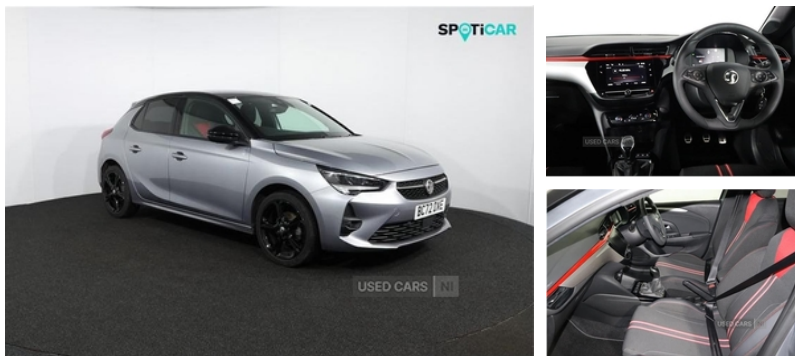

# £13,690

**REAR SENSORS- BLACK PACK ALLOY+ ROOF- SPORTS SEATS- CARPLAY- DAB**

<b>Miles:</b>	9795
<b>Fuel Type:</b>	Petrol
<b>Transmission:</b>	Manual
<b>Colour:</b>	CONTRAST GREY/BLACK ROOF
<b>Engine Size:</b>	1199
<b>Tax Band:</b>	Petrol/Diesel (£190 p/a)
<b>Body Style:</b>	Hatchback
<b>Insurance group:</b>	12E
<b>Reg:</b>	BC72DXE

### Vehicle Features

2 keys one folding with integral remote, 2 way adjustment front driver and co-driver passive headrest, 3 rear 3 point seatbelts, 3 seat bench in 2nd row, 3 spoke, 4 speed fan with illuminated controls, 4 way manual co-driver seat reach fore/aft, 6 way manual adjustable driver seat height up/down, 7 inch digital instrument cluster display, 12V power sockets, 60/40 split folding rear seat, airborne particles and pollen, Alloy effect sport pedals, AM/FM stereo radio, Anti-lock braking system (ABS), Apple car play/Android Auto, Automatic emergency braking with pedestrian detection, Automatic headlight control system, Auto tele unit 3S vehicle communication system, average speed and fuel economy, backrest upright/recline, backrest upright/recline, Banda marvel cloth upholstery, Black door mirror housings, Black headliner, Black lower side window mouldings, Bluetooth A2DP audio streaming, Bluetooth mobile phone portal, Body colour door handles, Body colour front and rear bumpers, Bonnet/headlight/wiper structure, Cabin particulate filter - removes dust, Central fascia display with digital clock, Centre Rear Brake Lights, Chrome logo bar, Cornering brake control, Cruise control with intelligent speed limiter, DAB Digital radio, Dark tinted rear side windows + tailgate window, Deactivation switch for front passenger's airbag, Drag torque control,