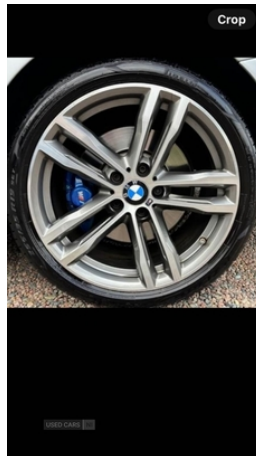

BMW 4 Series 420d [190] M Sport 2dr Auto [Professional Media] | May 2018

£15,750

BMW 4 SERIES 420D M SPORT

Immaculate example of a 2018 BMW 420d auto with M sport pro performance package. Unmarked 19" M sport diamond cut alloys, accompanied by blue M sport callipers. It comes with a digital dash that was an optional extra at time of purchase, upgraded Harman Kardon sound system, and auto dipping full beam xenon headlights. Unmarked heated black nappa M Sport leather interior with blue stitching, M sport logo embossed front heated seats. Upgraded I-drive, Sat nav, cruise control, factory sun protection glass. Front and rear parking sensors. Full service history. Oil change 2 months ago . MOT to 15 May 2025. Personal plate not included. Car has been re-registered to original plate NRZ 8280 Car purchased from Bavarian BMW last June. Drives perfectly and won't be faulted. Can be viewed in Bangor. Co Down.

Vehicle Features

2 speed adjustable intermittent wipers with wash/wipe function,

Miles:	66000
Fuel Type:	Diesel
Transmission:	Semi-Automatic
Colour:	Silver
Engine Size:	1995
CO2 Emission:	124
Tax Band:	Petrol/Diesel (£190 p/a)
Body Style:	Coupe
Insurance group:	32E
Reg:	NRZ8280

Technical Specs

DIMENSIONS	
Length:	4640mm
Width:	1825mm
Height:	1377mm
Seats:	4
Luggage Capacity (Seats Up):	445L
Gross Weight:	2065KG
Max. Loading Weight:	525KG

PERFORMANCE & ECONOMY	
Fuel Consum. (Urban Cold):	53.3MPG
Fuel Consum. (Extra Urban):	64.2MPG
Fuel Consum. (Combined):	60.1MPG
Fuel Tank Capacity:	57L
Number Of Gears:	8 SPEED
Top Speed:	144MPH
Acceleration 0-100 km/h:	7.2s
Engine Power BHP:	187.7BHP