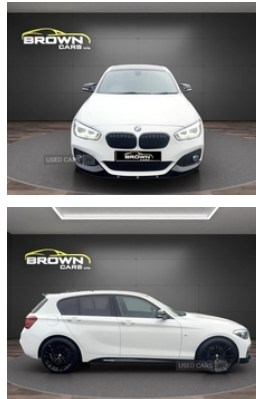

## BMW 1 Series 118d M Sport Shadow Ed 5dr Step Auto | Nov 2017

# £11,250

\*\*\* FINANCE AVAILABLE - SHADOW EDITION \*\*\*

\*\*\* FINANCE AVAILABLE \*\*\*

2017 BMW 118d M Sport Shadow Ed 5dr Step Auto

White with cloth seats

88,000 Miles

Sat Nav

Auxiliary point

Body colour bumpers

Alloys Optional Extra

Immaculate car both inside and out

Finance Available

<b>Miles:</b>	88000
<b>Fuel Type:</b>	Diesel
<b>Transmission:</b>	Semi-Automatic
<b>Colour:</b>	White
<b>Engine Size:</b>	1995
<b>CO2 Emission:</b>	110
<b>Tax Band:</b>	Petrol/Diesel (£190 p/a)
<b>Body Style:</b>	Hatchback
<b>Insurance group:</b>	21E
<b>Reg:</b>	YE67ASX