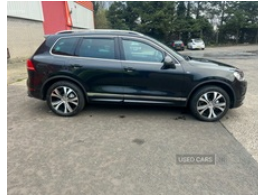

Volkswagen Touareg 3.0 V6 TDI 245 R-Line 5dr Tip Auto | Mar 2013

GREAT DRIVING JEEP!!

£8,500 O.N.O

2013 Volkswagen Touareg 3.0 V6 TDI R-Line Automatic 126K miles with good service history MOT 13/02/25 2 keys Genuine reason for sale. Great driving jeep. Open for offers. Mobile: 07818271799

Vehicle Features

3 rear head restraints, 4 adjustable rear air vents, 4 lashing points to secure luggage, 12V Accessory socket, 60/40 split folding rear seat, ABS, Active rollover protection, Alarm with interior protection, Alloy look pedals, Anti-theft wheel bolts, Auto dimming rear view mirror, Automatic coming/leaving home lighting function, Bag hook in luggage compartment, Bi-Xenon headlights with dynamic corner lighting+automatic height adjustment+headlight washers+LED tail/number plate/daytime running lights, Black roof lining, Bluetooth Telephone preparation, Body colour bumpers, Body colour door handles, Body colour door mirrors with integral indicators, Body styling kit, Brushed aluminium interior trim, Child locks on rear doors, Chrome exhaust tailpipes, Chrome roof rails, Chrome trimmed radiator grille and air intake, Chrome trimmed side windows, cooled glovebox, Cupholders - 2 in rear centre armrest, Curtain airbags, DAB Digital radio, Dashboard storage with cover, Driver/Front Passenger airbags, Driver/front passenger seat

Miles:	126000
Fuel Type:	Diesel
Transmission:	Automatic/Other
Colour:	Black
Engine Size:	2967
CO2 Emission:	189
Tax Band:	J (£385 p/a)
Body Style:	Sport utility vehicle
Insurance group:	41E
Reg:	NJ13PZT