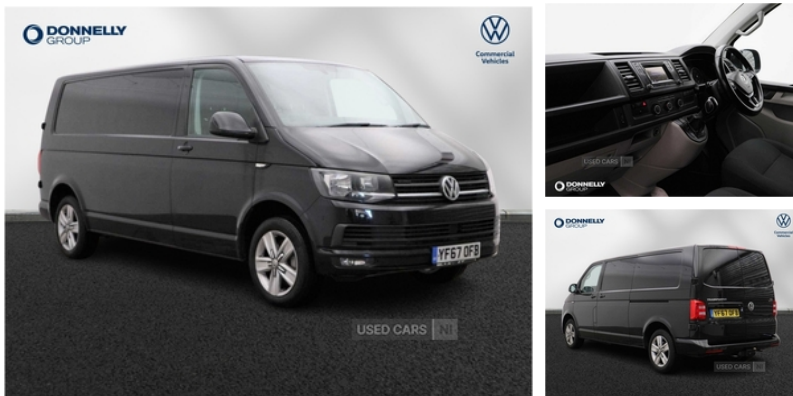

Volkswagen Transporter 2.0 TDI BMT 204 Highline Van 4MOTION DSG | 2017

£18,995 + VAT

Miles:	88680
Fuel Type:	Diesel
Transmission:	Automatic
Colour:	Black
Tax Band:	Light goods vehicle (£335 p/a)
Body Style:	Van
Reg:	YF670FB