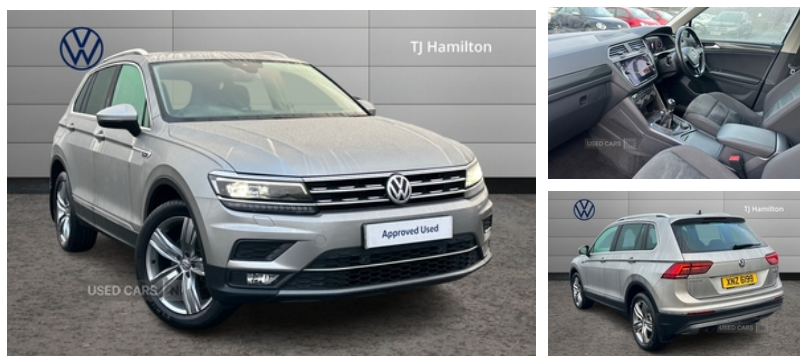

## Volkswagen Tiguan 2.0 TDi 150 4Motion SEL 5dr | Feb 2018

# £18,495

Exterior Features, Front and rear electric windows, Heated rear window, Rain sensor windscreen wipers, Rear windscreen washer and wiper with interval delay, Tinted windows (B pillar backwards), Windscreen wipers/ intermittent wipe + 4 position delay, Black door protector with chrome inserts, Body colour door handles, Body coloured bumpers, Chrome side body trim, Chrome side window surrounds, Chrome trimmed radiator grille, Electric panoramic sunroof with sunblind, Silver rear diffuser trim, Silver roof rails, Silver under body guard, Automatic activation of hazard warning lights, Coming/leaving home lighting function, Dusk sensor + auto driving lights, LED headlights with dynamic light assist daytime running lights and cornering front fog lights, LED rear lights, Safety, ABS+EBD+Brake assist, DTC - Drag torque control, Electronic parking brake with auto hold, ESP with EDL + ASR, Front assist including city emergency braking, Hill hold control, Adaptive cruise control, Distance control assist, Lane assist, Speed limiter, Auto dimming interior mirror, Body colour door mirrors, Electric folding door mirrors, Electric heated + adjustable door mirrors, 3 rear 3 point seatbelts, Active bonnet, Active pedestrian safety system, Curtain airbags, Driver/Front Passenger airbags, Driver/Passenger whiplash optimised head restraints, Drivers knee airbag, First aid kit, Front side airbags, Head airbag system, Height adjustable front 3 point seatbelts + pretensioners, Passenger airbag deactivate switch, Passenger knee airbag, Pre crash system, Rear side airbags, Seatbelt warning lamp and buzzer, Two tone horn, Warning triangle, Interior Features, Front + rear carpet mats, 3 zone climate control, 12V Accessory