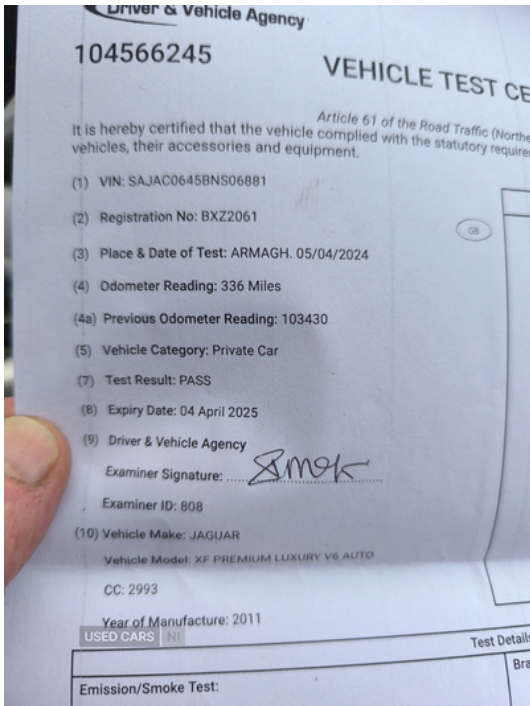

Jaguar XF 3.0d V6 Premium Luxury 4dr Auto | Mar 2011

£4,000

Miles:	122000
Fuel Type:	Diesel
Transmission:	Automatic/Other
Colour:	Red
Engine Size:	2993
CO2 Emission:	179
Tax Band:	I (£335 p/a)
Body Style:	Saloon
Reg:	BXZ2061

Technical Specs

DIMENSIONS	
Length:	4961mm
Width:	1877mm
Height:	1460mm
Seats:	5
Luggage Capacity (Seats Up):	540L
Gross Weight:	2360KG
Max. Loading Weight:	540KG

PERFORMANCE & ECONOMY	
Fuel Consum. (Urban Cold):	30MPG
Fuel Consum. (Extra Urban):	51.3MPG
Fuel Consum. (Combined):	42MPG
Fuel Tank Capacity:	64L
Number Of Gears:	6 SPEED
Top Speed:	149MPH
Engine Power BHP:	237.4BHP