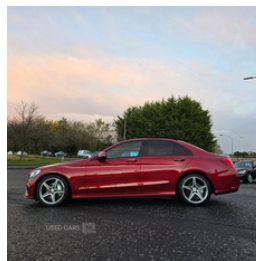

## Mercedes C-Class C220d AMG Line Premium 4dr Auto | Jun 2016

# £13,995

**PAN ROOF, NI CAR FROM NEW\* LOW DEPOSIT FINANCE  
 AVAILABLE \***

Beautiful example

2016 mercedes C220 cdi amg premium  
 85,000 miles  
 7 speed automatic transmission  
 Hpi clear  
 6 months warranty, fully serviced and motd

Finished in metallic red with heated electric leather

climate control  
 isofix  
 bluetooth/music streaming  
 led running lights  
 sat nav  
 dab radio  
 panoramic sliding roof

Black pack

NI car from new