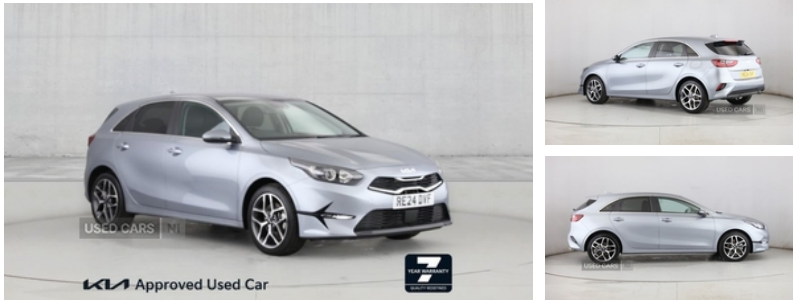

Kia Ceed 1.5T GDi ISG 3 5dr | Mar 2024

KIA APPROVED, 7 YR WARRANTY, £ 350 FINANCE DEPOSIT ALLO

£19,995

All Kia Approved Used cars come with an unrivalled peace of mind package guarantee: **7 year warranty the day you drive away**Perfect Mechanical Condition**Driveaway Insurance and Excess Return (worth up to £250)**2 year European Roadside Assistance**Provenance Checked**Multi-Point Check**1st year MOT Test Cover**Free Kia Accident Aftercare

Vehicle Features

1 x Front 12V socket, 3 seat bench in 2nd row, 3 x passenger assist grips, 4.2" supervision colour cluster display, 4.2in Supervision Colour Cluster Display, 6 speaker audio system, 6-Speaker System, 10.25" touchscreen satellite navigation, 10.25in Touchscreen Satellite Navigation, 12V power socket in luggage compartment, 17" alloy wheels, 17in Alloy Wheels, 60-40 Split Folding Rear Seats, 60/40 split folding rear seat, Alarm system, All-Round 3-Point Seatbelts, All-Round Electric Windows with Driver and Front Passenger Auto Up-Down Function, All-round Electric Windows with Front Auto Up & Down Function, All-round height adjustable headrests, All round 3-point seatbelts, Android Auto with Voice Control, Anti-lock braking system (ABS), Anti-lock Braking System with Electronic Brakeforce Distribution - EBD and Brake Assist System - BAS, Apple car play/Android Auto with voice control, Apple CarPlay with Voice Control, Auto Dimming Rear-View Mirror, Auto dimming rear view mirror, Automatic defog system, Automatic Headlight Control, Automatic headlights control, Black high gloss front console garnish & door trim, Bluetooth, Bluetooth with Voice Recognition & Music Streaming, Body colour bumpers, Body colour door mirrors, Body Coloured Bumpers, Body Coloured Door Mirrors, Body Coloured Exterior Door Handles, Body coloured rear spoiler, Body colour exterior door handles, Brake assist system, Centre Console Cupholders, Centre console storage box/armrest,

Miles:	10253
Fuel Type:	PETROL
Transmission:	Manual
Colour:	Silver
Engine Size:	1482
Tax Band:	Petrol/Diesel (£190 p/a)
Body Style:	Hatchback
Insurance group:	15E
Reg:	RE24DVF

Technical Specs

DIMENSIONS	
Length:	4315mm
Width:	1800mm
Height:	1447mm
Seats:	5
Luggage Capacity (Seats Up):	395L
Gross Weight:	1820KG
Max. Loading Weight:	490KG
PERFORMANCE & ECONOMY	
Fuel Consum. (Combined):	49.6MPG
Fuel Tank Capacity:	50L
Number Of Gears:	6 SPEED
Top Speed:	130MPH
Acceleration 0-100 km/h:	8.4s
Engine Power BHP:	158.2BHP