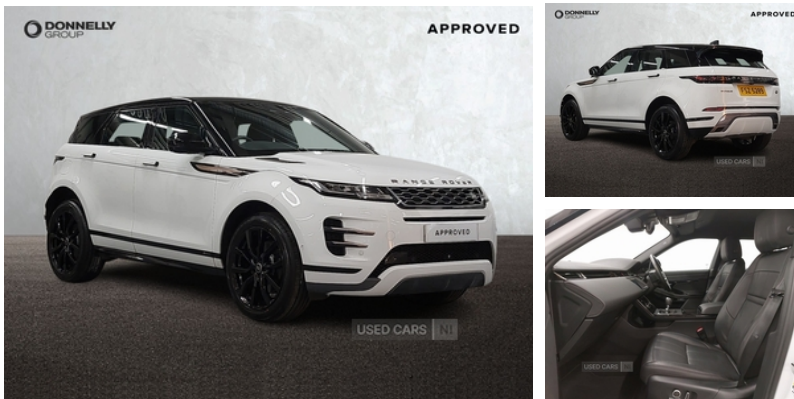

Land Rover Range Rover Evoque 2.0 D165 R-Dynamic S 5dr 2WD | Sep 2021

£24,395

Land Rover Range Rover Evoque 2.0 D165 R-Dynamic S 5dr 2WD

Miles:	38000
Fuel Type:	Diesel
Transmission:	Manual
Colour:	White
Engine Size:	1998
Tax Band:	Petrol/Diesel (£190 p/a)
Body Style:	Sport utility vehicle
Insurance group:	25E
Reg:	FSZ5289

Technical Specs

DIMENSIONS	
Length:	4371mm
Width:	1904mm
Height:	1649mm
Seats:	5
Luggage Capacity (Seats Up):	798L
Gross Weight:	2370KG
Max. Loading Weight:	658KG
PERFORMANCE & ECONOMY	
Fuel Consum. (Combined):	47.1MPG
Fuel Tank Capacity:	65L
Number Of Gears:	6 SPEED
Top Speed:	120MPH
Acceleration 0-100 km/h:	10.1s
Engine Power BHP:	163.6BHP