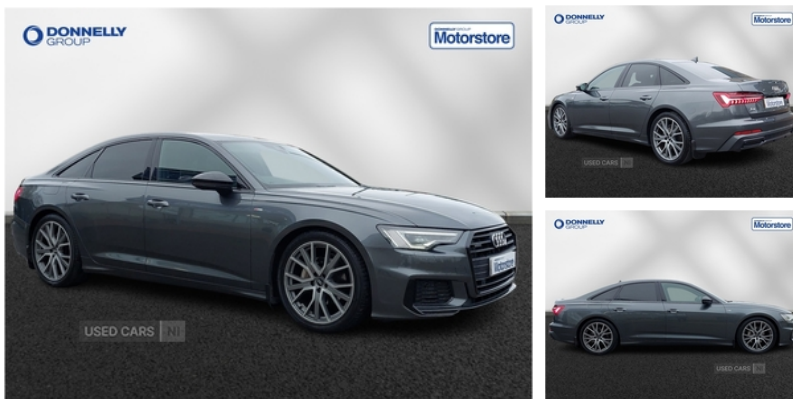

Audi A6 40 TDI Quattro Black Edition 4dr S Tronic | Nov 2019

£25,995

Audi A6 40 TDI Quattro Black Edition 4dr S Tronic

Vehicle Features

2 zone deluxe electronic climate control, 3 point seatbelts on all seats, 3 Spoke flat bottom high multi-function leather steering wheels with shift paddles, 3 Spoke flat bottom high multi-function leather steering wheel with shift paddles, 4 way electric lumbar support for driver and front passenger, 7" high resolution colour driver information display system, 20" 5 V spoke star design Audi sport cast aluminium alloy wheels in matt titanium look, 40/20/40 split folding 3 rear seat bench in 3 parts with rear centre armrest, Airbags - Front side, Airbags - Front side, Amazon alexa Integration, Anti-theft wheel bolts and wheel loosening detection, Anti theft alarm with tow away protection, ASR and EDL, ASR and EDL, Audi connect safety and service (e-call), Audi drive select, Audi music interface, Audi parking system plus with front and rear sensors, Audi pre-sense front, Audi smartphone interface, Automatic start/stop system with coasting functionality, Auxiliary input socket, Black cloth headlining, Black seatbelts, Bluetooth interface, DAB Digital radio, Diesel particulate filter, EBD - Electronic brakeforce distribution, Electrically adjustable, Electrically adjustable, Electrically adjustable front seats with driver memory, Electric boot lid release, Electric front/rear windows, Electromechanical parking brake, Electronic Stability Control (ESC) including ABS, Electronic Stability Control (ESC) including Anti-lock Braking System, Extended pedestrian protection measures, Frameless auto dimming interior rear view mirror, Frameless auto dimming rear view mirror, front and rear including head, front and rear including head, Front centre armrest, Front head restraints, Gloss black exterior mirror housings, Gloss black highlights on