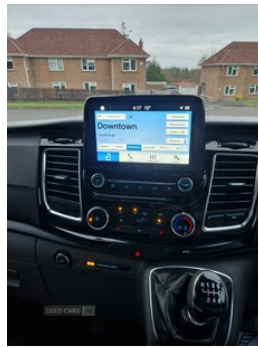

Ford Transit Custom 2.0 EcoBlue 130ps Low Roof Limited Van | Nov 2018

FORD CUSTOM FOR SALE

£11,995 O.N.O

Van driving 100% zero faults. one reason I'm selling is bought a bigger Van. 11,995 ono no VAT. time wasters will not be replied to.

Vehicle Features

'Guide me home' headlights, 2 12v sockets, 2nd remote key, 3 point seatbelts for all seats, 16" 6.5 alloy wheels, 80 litre fuel tank, ABS, Adjustable steering column, Audio controls mounted on steering wheel, Auto locking on drive-away, Automatic lights and wipers, Auto relocking, Aux input socket, Blind spot monitor, Body colour door and tailgate handles, Body coloured body side mouldings, Body coloured front bumper, Body coloured rear bumpers, Cloth upholstery, Configurable Unlocking, Courtesy light, Diesel particulate filter, Driver and passenger sunvisors with illuminated vanity mirrors, Drivers airbag, Easy clean load floor, Easy fuel capless refuelling system, Electric front windows with one touch facility for driver and front passenger, ESP + EBA, Ford Eco mode, Front and rear parking aid + front fog lamps, Front manual air conditioning, Front mud flaps, Front outer passenger airbag with deactivation switch, Front passenger airbag, Front passenger grab handle, Front seatbelt pretensioners, Half height load compartment trim boards, Headlamp levelling, Heated front seats, Height adjustable drivers

Miles:	85000
Fuel Type:	Diesel
Transmission:	MANUAL
Colour:	Blue
Engine Size:	1995
CO2 Emission:	171
Tax Band:	Light goods vehicle (£335 p/a)
Body Style:	Van
Reg:	xt11ers

Technical Specs

DIMENSIONS	
Length:	5340mm
Width:	2272mm
Height:	1979mm
Seats:	3