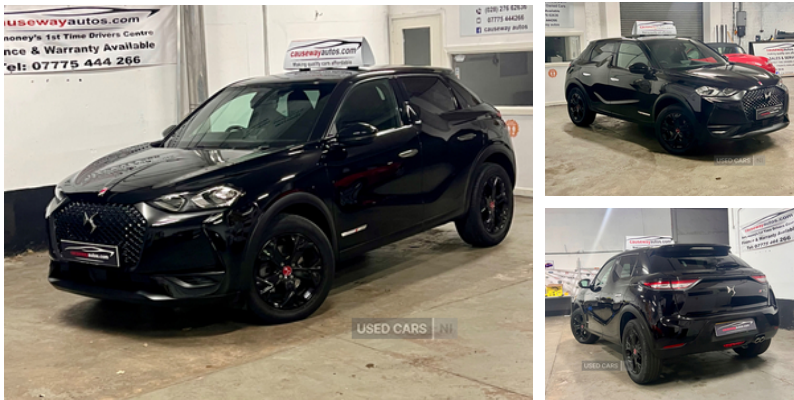

DS 3 Crossback 1.2 PureTech 130 Performance Line 5dr EAT8 | Aug 2019

£12,995

LOW MILES. IMMACULATE

Stylish DS3 Crosshatch with very low miles backed up with service history. Automatic with paddle shift controls on steering wheel it's very easy and smooth to drive and great fuel economy. Massive spec being the Performance Line with features like dynamic LCD dashboard and touchscreen control centre, keyless ignition, ext door handles fold away when not in use. Great finance rates and warranties available. usual dealer facilities. Causeway Autos are authorised and regulated by the Financial Conduct Authority.

Miles:	30000
Fuel Type:	Petrol
Transmission:	Semi-Automatic
Colour:	Black
Engine Size:	1200
Tax Band:	Petrol/Diesel (£190 p/a)
Body Style:	MPV
Insurance group:	20E
Reg:	KV19G00

Technical Specs

DIMENSIONS	
Length:	4118mm
Width:	1802mm
Height:	1534mm
Seats:	5
Luggage Capacity (Seats Up):	350L
Gross Weight:	1700KG
Max. Loading Weight:	495KG
PERFORMANCE & ECONOMY	
Fuel Consum. (Urban Cold):	48.7MPG
Fuel Consum. (Extra Urban):	65.7MPG
Fuel Consum. (Combined):	57.6MPG
Fuel Tank Capacity:	44L
Number Of Gears:	8 SPEED
Top Speed:	124MPH
Acceleration 0-100 km/h:	9.2s
Engine Power BHP:	128.7BHP