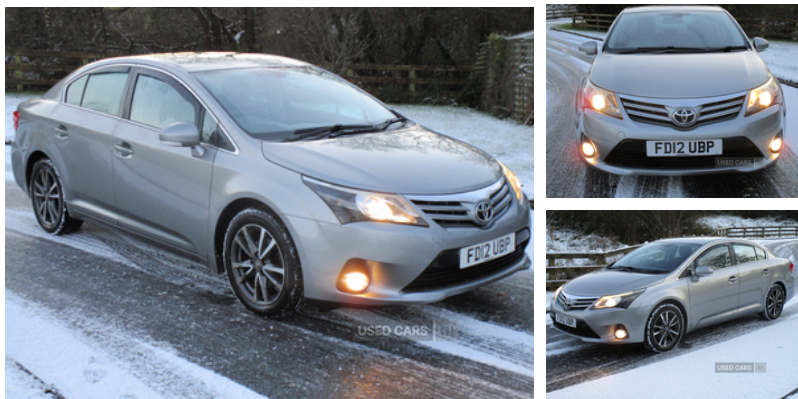

Toyota Avensis 2.0 D-4D TR 4dr | 2012

£ 35 A YEAR ROAD TAX ### £ 35 A YEAR ROAD TAX
###

£3,250

3 MONTHS FREE WARRANTY INCLUDED IN PRICE

£35 A YEAR ROAD TAX ### £35 A YEAR ROAD TAX

2012 TOYOTA AVENSIS 2.0 D-4D TR TURBO DIESEL

WELL LOOKED AFTER WITH SERVICE HISTORY

MOT/D MAY 2025 WITH ALL OLD DATES AND MILEAGES
###

ALLOYS, ABS, AIR CONDITIONING, SATELLITE NAVIGATION
###

REMOTE CENTRAL LOCKING WITH 2 WORKING KEYS

COLOUR REVERSING CAMERA ### COLOUR REVERSING
CAMERA

ELECTRIC WINDOWS AND MIRRORS

LEATHER MULTIFUNCTION STEERING WHEEL

SUPERB CONDITION FOR AGE AND MILEAGE

GREAT DRIVER WITH NO FAULTS OR ISSUES

HPI CLEAR WITH FULL PRINTOUT AVAILABLE

TEL RICHARD 07860 111954 OR 028 94433246

Miles:	111311
Fuel Type:	Diesel
Transmission:	Manual
Colour:	Grey
Engine Size:	1995
CO2 Emission:	119
Body Style:	Saloon
Insurance group:	21E
Reg:	FD12UBP

Technical Specs

DIMENSIONS	
Length:	4710mm
Width:	1810mm
Height:	1480mm
Seats:	5
Luggage Capacity (Seats Up):	509L
Gross Weight:	2100KG
Max. Loading Weight:	620KG
PERFORMANCE & ECONOMY	
Fuel Consum. (Urban Cold):	50.4MPG
Fuel Consum. (Extra Urban):	72.4MPG
Fuel Consum. (Combined):	62.8MPG
Fuel Tank Capacity:	60L
Number Of Gears:	6 SPEED
Top Speed:	124MPH
Acceleration 0-100 km/h:	9.7s
Engine Power BHP:	124.7BHP