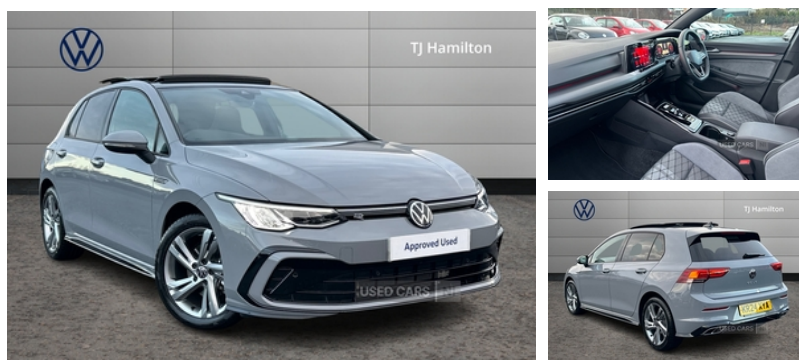

Volkswagen Golf 2.0 TDI 150 R-Line 5dr DSG | May 2024

£27,950

PANORAMIC SUNROOF, REAR VIEW CAMERA

Exterior Features, Panoramic sunroof, Special solid paint, Safety, Rear view camera, Exterior Features, Front and rear electric windows, Heat insulating glass windscreen, Heated rear windscreen, Rain sensor, Rear tinted glass 65% light absorbing from B pillar backwards, Rear windscreen washer and wiper with interval delay, Body colour door handles, Body colour rear roof spoiler, R Line body coloured bumpers, Rear side wing doors, Automatic headlamp activation with Coming home and Leaving home feature, Automatic headlights, High level 3rd brake light, Highway light, LED License plate illumination, Rear fog light on one side and reversing lights on both sides, Rear lights incorporating LED technology, Welcome light, Safety, ABS, Electronic parking brake with auto hold, ESC (Electronic Stability Control), Front disc brakes, Rear disc brakes, Adaptive cruise control (ACC) with speed limiter and front assist (reacting to vehicles pedestrians and cyclists), Driver alert system, Dynamic road sign display, Lane assist, Multifunction camera for distance control, PAS, Auto dimming rear view mirror, Body colour door mirrors with integrated indicators, Electrically heated and adjustable door mirrors with memory feature, 3 point height adj front seatbelts + pretensioners, 3 rear three point seatbelts, Child locks on rear doors, Driver and front passenger airbag with front passenger airbag deactivation, Drivers and front passengers safety optimised head restraints, Extended pedestrian protection measures, Front and rear passengers curtain airbag system including front side airbags, Front centre airbag, Front side airbags with curtain airbags, Two tone horn,

Miles:	3628
Fuel Type:	Diesel
Transmission:	Semi Auto
Colour:	Grey
Engine Size:	1968
Tax Band:	Petrol/Diesel (£190 p/a)
Body Style:	Hatchback
Insurance group:	23E
Reg:	KR24XYA

Technical Specs

DIMENSIONS	
Length:	4284mm
Width:	1789mm
Height:	1480mm
Seats:	5
Luggage Capacity (Seats Up):	381L
Gross Weight:	1950KG
Max. Loading Weight:	574KG
PERFORMANCE & ECONOMY	
Fuel Consum. (Combined):	61.4MPG
Fuel Tank Capacity:	50L
Number Of Gears:	7 SPEED
Top Speed:	139MPH
Acceleration 0-100 km/h:	8.4s
Engine Power BHP:	147.5BHP