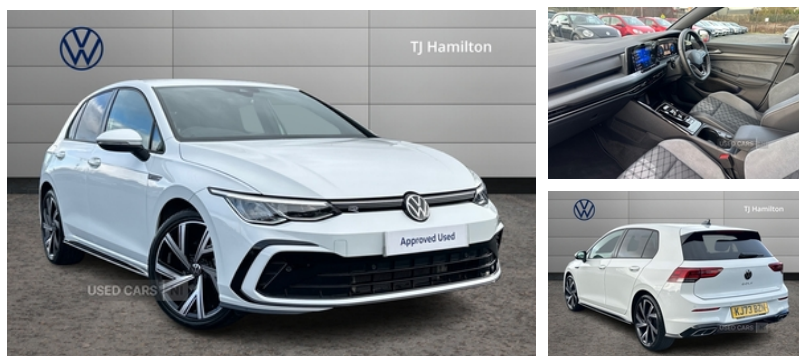

Volkswagen Golf 2.0 TDI 150 R-Line 5dr DSG | Feb 2024

£27,450

Paint - Special, Special solid - Pure white, Wheels, 18" Bergamo alloy wheel with anti theft wheel bolts, Exterior Features, Front and rear electric windows, Heat insulating glass windscreen, Heated rear windscreen, Rain sensor, Rear tinted glass 65% light absorbing from B pillar backwards, Rear windscreen washer and wiper with interval delay, Body colour door handles, Body colour rear roof spoiler, R Line body coloured bumpers, Rear side wing doors, Automatic headlamp activation with Coming home and Leaving home feature, Automatic headlights, High level 3rd brake light, Highway light, LED License plate illumination, Rear fog light on one side and reversing lights on both sides, Rear lights incorporating LED technology, Welcome light, Safety, ABS, Electronic parking brake with auto hold, ESC (Electronic Stability Control), Front disc brakes, Rear disc brakes, Adaptive cruise control (ACC) with speed limiter and front assist (reacting to vehicles pedestrians and cyclists), Driver alert system, Dynamic road sign display, Lane assist, Multifunction camera for distance control, PAS, Auto dimming rear view mirror, Body colour door mirrors with integrated indicators, Electrically heated and adjustable door mirrors with memory feature, 3 point height adj front seatbelts + pretensioners, 3 rear three point seatbelts, Child locks on rear doors, Driver and front passenger airbag with front passenger airbag deactivation, Drivers and front passengers safety optimised head restraints, Extended pedestrian protection measures, Front and rear passengers curtain airbag system including front side airbags, Front centre airbag, Front side airbags with curtain airbags, Two tone horn, Tyre pressure monitoring system, Interior Features, Front + rear