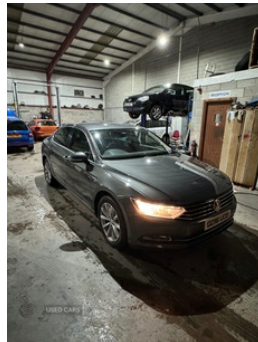

Volkswagen Passat 1.6 TDI SE Business 4dr | May 2016

£9,500

VW SERVICE HISTORY, LOW MILEAGE, SAT NAV

VW SERVICE HISTORY
FULL YEARS MOT
£20 ROAD TAX FOR 12 MONTHS

KEYLESS ENTRY/START
FRONT AND REAR PARKING SENSORS
UPGRADED INFOTAINMENT SYSTEM WITH NAVIGATION
MULTIFUNCTION STEERING WHEEL
DUAL CLIMATE CONTROL
BLUETOOTH CONNECTIVITY
ELECTRIC WINDOWS
ELECTRIC FOLDING MIRRORS

STUNNING EXAMPLE OF A VW PASSAT

£9500

Vehicle Features

3 rear 3 point seatbelts, 3 rear head restraints, 3 spoke multi-function leather steering wheel, 4 boot load lashing points, 12V socket in luggage compartment, 60/40 split folding rear seat, ABS, Adaptive cruise control, Alarm with interior protection,

Miles:	64000
Fuel Type:	Diesel
Transmission:	Manual
Colour:	Grey
Engine Size:	1598
CO2 Emission:	105
Tax Band:	B (£20 p/a)
Body Style:	Saloon
Reg:	GD16UOB

Technical Specs

DIMENSIONS

Length:	4767mm
Width:	1832mm
Height:	1456mm
Seats:	5