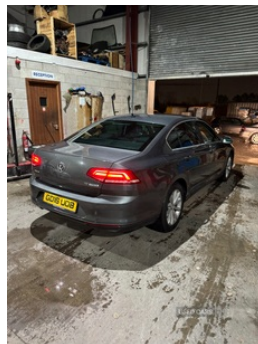

Volkswagen Passat 1.6 TDI SE Business 4dr | May 2016

£9,500

VW SERVICE HISTORY, LOW MILEAGE, SAT NAV

VW SERVICE HISTORY
FULL YEARS MOT
£20 ROAD TAX FOR 12 MONTHS

KEYLESS ENTRY/START
FRONT AND REAR PARKING SENSORS
UPGRADED INFOTAINMENT SYSTEM WITH NAVIGATION
MULTIFUNCTION STEERING WHEEL
DUAL CLIMATE CONTROL
BLUETOOTH CONNECTIVITY
ELECTRIC WINDOWS
ELECTRIC FOLDING MIRRORS

STUNNING EXAMPLE OF A VW PASSAT

£9500

Vehicle Features

3 rear 3 point seatbelts, 3 rear head restraints, 3 spoke multi-function leather steering wheel, 4 boot load lashing points, 12V socket in luggage compartment, 60/40 split folding rear seat, ABS, Adaptive cruise control, Alarm with interior protection,

Miles:	64000
Fuel Type:	Diesel
Transmission:	Manual
Colour:	Grey
Engine Size:	1598
CO2 Emission:	105
Tax Band:	B (£20 p/a)
Body Style:	Saloon
Reg:	GD16UOB

Technical Specs

DIMENSIONS

Length:	4767mm
Width:	1832mm
Height:	1456mm
Seats:	5