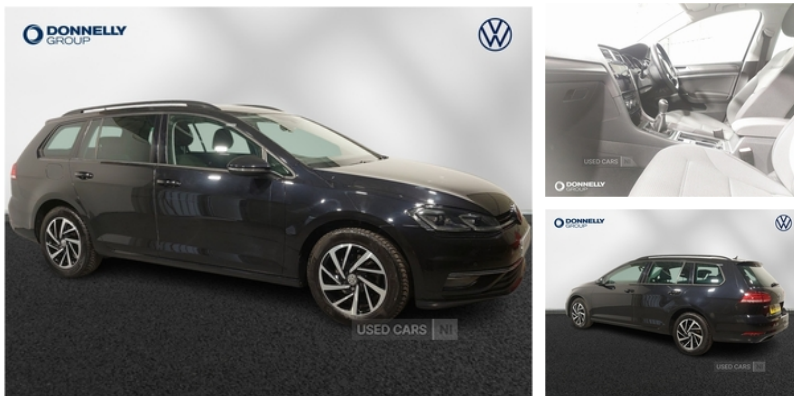

Volkswagen Golf 1.6 TDI Match Edition 5dr | Mar 2020

£13,285

Volkswagen Golf 1.6 TDI Match Edition 5dr

Vehicle Features

'Lights On' Reminder warning buzzer, 'Lights On' warning buzzer, 3 rear headrests, 3 rear three point seatbelts, 3 spoke steering wheel, 4 load lashing points in luggage compartment, 12V socket in luggage compartment, 60/40 split folding rear seat backrest and flat folding into boot floor, ACC - Adaptive cruise control with front assist, ACC - Adaptive cruise control with front assist, Airbags - Driver and rear passenger curtain, Airbags - Driver and rear passenger curtain, Alarm with interior protection and deactivation via infotainment system, Anti-lock Braking System (ABS) with Hydraulic Brake Assist (HBA), Anti-lock Braking System (Anti-lock Braking System) with Hydraulic Brake Assist (HBA), Auto fold down lever in rear seat backrest, Automatic coming/leaving home lighting function, Automatic post collision braking system, Bag hook in luggage compartment x 2, Battery regeneration during braking, Black front air intake and radiator grille with chrome insert, Black rear diffuser, Black roof rails, Bluetooth telephone and audio connection for compatible devices, Body colour bumpers, Body colour door handles, Body colour door mirrors with integrated indicators, Brake pad wear indicator warning light, Brushed dark silver decorative inserts in dash and door panels, Child locks on rear doors, Chrome-plated light switch surround, Chrome plated air vent surround, city emergency brake and speed limiter, city emergency brake and speed limiter, Climate control - 2 zone electronic air conditioning with automatic air recirculation and allergy filter, Convenience Pack - Golf, Cooled glovebox, Cover for storage compartment in centre, Cupholder cover, DAB Digital radio receiver, Diesel particulate filter, distance monitoring,

Miles:	51949
Fuel Type:	Diesel
Transmission:	Manual
Colour:	Black
Engine Size:	1598
CO2 Emission:	108
Tax Band:	Petrol/Diesel (£190 p/a)
Body Style:	Estate
Insurance group:	13E
Reg:	RK20WSV

Technical Specs

DIMENSIONS	
Length:	4567mm
Width:	1799mm
Height:	1496mm
Seats:	5
Luggage Capacity (Seats Up):	605L
Gross Weight:	1950KG
Max. Loading Weight:	555KG

PERFORMANCE & ECONOMY	
Fuel Consum. (Combined):	56.5MPG
Fuel Tank Capacity:	50L
Number Of Gears:	5 SPEED
Top Speed:	124MPH
Acceleration 0-100 km/h:	10.8s
Engine Power BHP:	114BHP