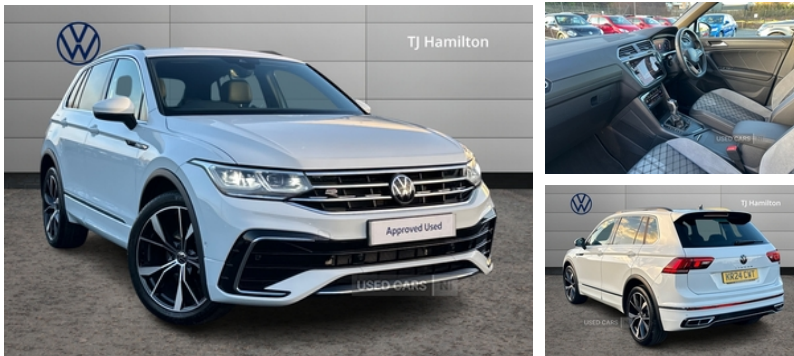

**Volkswagen Tiguan 1.5 TSI 150 R-Line Edition
5dr DSG | Apr 2024
20" MISANO ALLOYS.**

£32,450

Miles:	7707
Fuel Type:	Petrol
Transmission:	Semi Auto
Colour:	White
Engine Size:	1498
Tax Band:	Petrol/Diesel (£190 p/a)
Body Style:	Sport utility vehicle
Insurance group:	22E
Reg:	KR24CWT

Wheels, 20" Misano black with diamond turned surface alloy wheels with Airstop tyres, Exterior Features, Front and rear electric windows, Heated rear window, Laminated safety glass windshield, heat and sound insulating, Privacy glass for rear side windows and rear window, Rain sensor, Rear windscreen washer and wiper with interval delay, Side and rear windows in heat insulating glass, Windscreen wipers/ intermittent wipe + 4 position delay, Body colored bumpers in R-Line style, Body colored exterior mirror housings, Body colour door handles, Chrome moldings on the side windows, License plate carrier in front and rear, R Line body kit, R Line side sills, Rear exhaust tailpipe, Rear side wing doors, Rear spoiler in R style, Unique R Line badging, Automatic headlight control system, Coming/leaving home lighting function, Dynamic headlight range control, High level 3rd brake light, LED rear combination lamps, LED rear number plate lights, Poor weather light and cornering light, Rear fog lamp, Safety, Electronic parking brake with auto hold, Electronic Stability Control with driver steering recommendation, ABS, ASR, EDL, EDTC and trailer stabilization, Front assist with autonomous emergency braking (for Adaptive Cruise Control ACC up to 130 mph), Front disc brakes, Rear disc brakes, Adaptive cruise control ACC stop and go including speed limiter, Comfort drive travel assist, Driver alert system, Driver profile selection, Dynamic road sign display, Electromechanical speed sensitive power steering, Front and rear parking distance sensors, Lane keeping system Lane Assist, Multifunction front facing camera, Auto dimming interior rear view mirror, 3 point