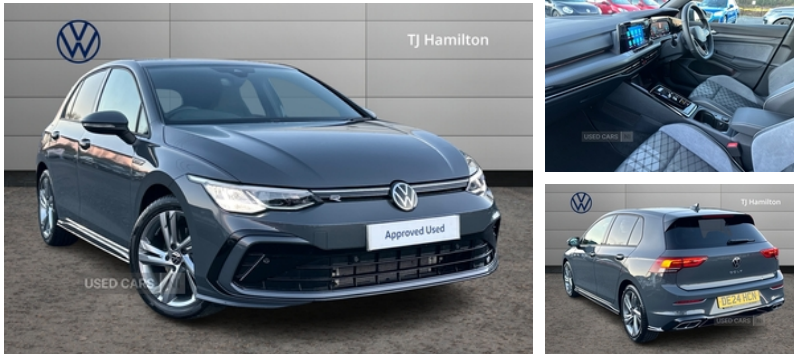

Volkswagen Golf 2.0 TDI 150 R-Line 5dr DSG | Mar 2024

£26,950

Exterior Features, Metallic paint, Exterior Features, Front and rear electric windows, Heat insulating glass windscreen, Heated rear windscreen, Rain sensor, Rear tinted glass 65% light absorbing from B pillar backwards, Rear windscreen washer and wiper with interval delay, Body colour door handles, Body colour rear roof spoiler, R Line body coloured bumpers, Rear side wing doors, Automatic headlamp activation with Coming home and Leaving home feature, Automatic headlights, High level 3rd brake light, Highway light, LED License plate illumination, Rear fog light on one side and reversing lights on both sides, Rear lights incorporating LED technology, Welcome light, Safety, ABS, Electronic parking brake with auto hold, ESC (Electronic Stability Control), Front disc brakes, Rear disc brakes, Adaptive cruise control (ACC) with speed limiter and front assist (reacting to vehicles pedestrians and cyclists), Driver alert system, Dynamic road sign display, Lane assist, Multifunction camera for distance control, PAS, Auto dimming rear view mirror, Body colour door mirrors with integrated indicators, Electrically heated and adjustable door mirrors with memory feature, 3 point height adj front seatbelts + pretensioners, 3 rear three point seatbelts, Child locks on rear doors, Driver and front passenger airbag with front passenger airbag deactivation, Drivers and front passengers safety optimised head restraints, Extended pedestrian protection measures, Front and rear passengers curtain airbag system including front side airbags, Front centre airbag, Front side airbags with curtain airbags, Two tone horn, Tyre pressure monitoring system, Interior Features, Front + rear carpet mats, 12V socket in front centre console, 12V socket in

Miles:	3881
Fuel Type:	Diesel
Transmission:	Semi Auto
Colour:	Grey
Engine Size:	1968
Tax Band:	Petrol/Diesel (£190 p/a)
Body Style:	Hatchback
Insurance group:	23E
Reg:	DE24HCN

Technical Specs

DIMENSIONS	
Length:	4284mm
Width:	1789mm
Height:	1480mm
Seats:	5
Luggage Capacity (Seats Up):	381L
Gross Weight:	1950KG
Max. Loading Weight:	574KG

PERFORMANCE & ECONOMY	
Fuel Consum. (Combined):	61.4MPG
Fuel Tank Capacity:	50L
Number Of Gears:	7 SPEED
Top Speed:	139MPH
Acceleration 0-100 km/h:	8.4s
Engine Power BHP:	147.5BHP