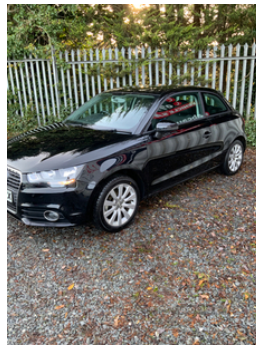

**Audi A1 1.6 TDI Sport 3dr | Mar 2014**  
**STUNNING CAR**

**£6,495**

**2014 Audi a1**  
**99213 miles**  
**1.6tdi**  
**MOTD oct 25**  
**T belt waterpump done 22/11/24**  
**Fully serviced**  
**New tyres**

**3 months warranty**  
**FINANCE AVAILABLE**  
**card payments accepted**  
**ROI customers welcome**

**02838 702098 / 07519288296**

**Vehicle Features**

3 spoke leather multifunction sports steering wheel, ABS/EBD, Adjustable rear head restraints, Body colour door mirrors with integral indicators, Body coloured bumpers, Driver's information system, Driver/Front Passenger airbags, Driver and passenger side airbags, EDL, Electric adjustable door mirrors, Electric front windows, ESP with ASR, First aid kit, Front and rear seatbelt