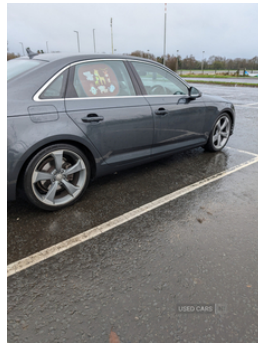

Audi A4 2.0 TDI Ultra SE 4dr | Aug 2017**£9,250** O.N.O

Miles:	93000
Fuel Type:	Diesel
Transmission:	Manual
Colour:	Grey
Engine Size:	1968
CO2 Emission:	99
Tax Band:	Petrol/Diesel (£190 p/a)
Body Style:	Saloon
Reg:	GH17CBV

Front side airbags, Headlight range control, High gloss black triangular aperture at rear door, Isofix child seat preparation for front passenger/outer rear seats inc passenger airbag deactivation, Jack and tool kit, Keyless Start, LED daytime running lights, LED indicators in door mirrors, Locking wheel bolts, Low rolling resistance tyres, Luggage compartment carpet, MMI radio plus with CD player, Mobile telephone preparation - bluetooth interface, Multi-Collision braking, Non Smokers pack, Rain and light sensors, Reach + rake adjustable steering column, Rear diffuser in Titan black, Rear headrests, Remote central locking, Seatbelt warning, Service interval indicator, Space saver spare wheel, Split folding rear seats, Stop/start button, Sunvisors with vanity mirrors, Thatcham category 1 alarm + immobiliser, Titan black radiator grille with chrome inlay, Top tether anchor plate for isofix child seat, Traction control, Tyre pressure monitoring system, Voice control system, Warning triangle