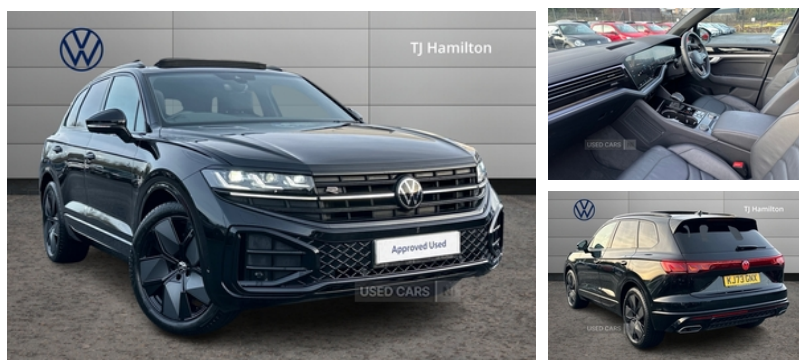

## Volkswagen Touareg 3.0 V6 TDI 4Motion 286 Black Edition 5dr Tip Auto | Feb 2024

VAT QUALIFYING.( £ 46662. 50+ VAT)

# £55,995

Exterior Features, Metallic paint, Exterior Features, Heat insulating darkened glass in side and rear windows, Heated windscreen washer jets, Rain sensor, Rear wiper, Adaptive chassis control, Black style comfort bumpers, Electric front tilt/slide panoramic sunroof and fixed rear sunroof, External USB type C socket and charging sockets, Gloss black roof rails, Rear exhaust tailpipe, Rear side wing doors, Stainless steel door sill protection, Automatic coming/leaving home lighting function, Automatic headlights, Dynamic headlight range control with dynamic cornering light, HD LED Matrix beam plus digital headlight projection with variable light distribution, Headlight washers, Highway light, LED 3rd brake light, LED daytime running lights, LED rear combination lamp with variable lighting functions and special styling, Poor weather light, Rear fog light with back up light on both sides, Rear light bar and illuminated logo, Safety, ABS, Front assist, Generative braking with start and stop system, Adaptive cruise control, Advanced driver attention and drowsiness monitor, Driver profile selection, Dynamic road sign display, Intelligent park assist, Park Assist - Sensor controlled steering aid to assist parallel or bay parking, PAS, Black door mirrors, Electrically power adjustable, heated, folding, auto dimming, front passenger exterior door mirror lowering function, 3 point seatbelts, outer rear with ECE lable, Child locks on rear doors, Curtain airbags, Driver and front passenger safety-optimised head restraints, Driver/Front Passenger airbags, Extended pedestrian protection measures, Front seat side impact airbags, Height adjustable 3 point front seatbelts with pre