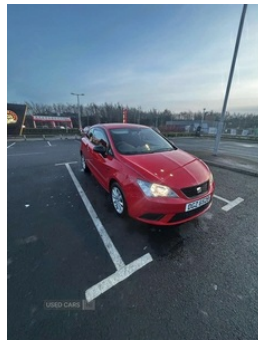

51 Whitethorn Lane, Kinallen, BT25 2DL
07738003148 | 07447 928132

Seat Ibiza 1.0 Sol 3dr | Sep 2016

LOW MILEAGE, WELL MAINTAINED

£5,000 O.N.O

- LED Headlights
- Privacy Back Windows
- Tinted Rear Lights
- Wind Deflectors
- Cruise Control
- Cheap insurance
- £30 Road Tax (yearly)
- MOT Till November 2025
- Perfect For First Time Car
- No History
- Reasonable Offers

Vehicle Features

'Lights On' warning buzzer, 2 folding remote keys with window open/close function, 3 cupholders, 3 point seatbelts on all 3 rear seats, 4 speakers, 12V accessory power point in centre console, 15" Marsala alloy wheels, ABS, Active front headrests, Air conditioning, Auxiliary input socket, Bluetooth system, Body coloured bumpers, Boot light, Deadlocks, Digital Audio Broadcast (DAB) Tuner, Digital clock, Driver/passenger sunvisors and vanity mirrors, Driver and passenger airbags, Driver pack - Ibiza, Dust/pollen filter, Easy entry and height adjustable passenger seat, Electrically adjustable and heated door mirrors, Electric

Miles:	69000
Fuel Type:	Petrol
Transmission:	Manual
Colour:	Red
Engine Size:	999
CO2 Emission:	118
Tax Band:	C (£35 p/a)
Body Style:	Hatchback
Reg:	DGZ6529

Technical Specs

DIMENSIONS	
Length:	4043mm
Width:	1693mm
Height:	1428mm
Seats:	5
Luggage Capacity (Seats Up):	292L
Gross Weight:	1530KG
Max. Loading Weight:	487KG