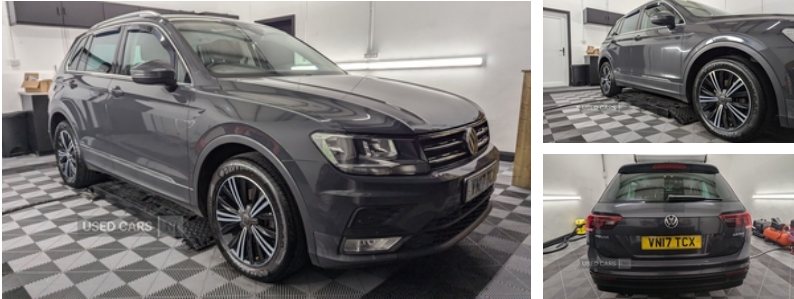

Volkswagen Tiguan 2.0 TDi 150 SE Nav 5dr | May 2017

GREAT FAMILY CAR

Great Family Car. Service history Last service June 24 MOT until June 25 Loaded with spec including Touch Screen, Navigation System, Bluetooth, DAB Radio, Cruise Control, Privacy Glass, Central Armrest, Multifunctional Steering Wheel, Dual Climate Control etc. £12,000

£11,950 O.N.O

Miles:	94000
Fuel Type:	Diesel
Transmission:	Manual
Colour:	Grey
Engine Size:	1968
CO2 Emission:	125
Tax Band:	Petrol/Diesel (£190 p/a)

Body Style:	Sport utility vehicle
Insurance group:	16E
Reg:	VN17 TCX