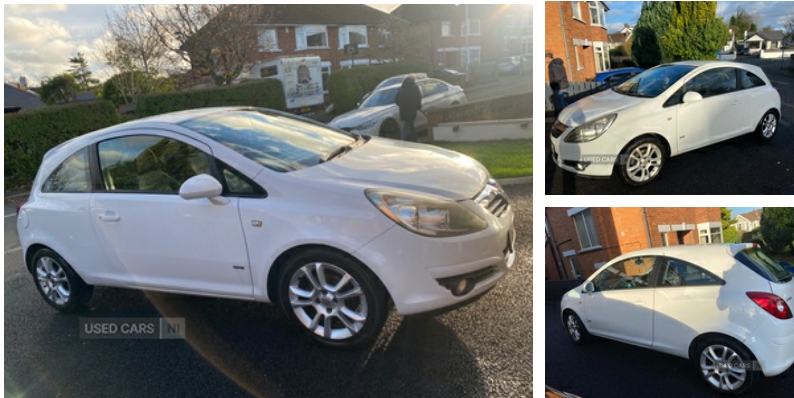

Vauxhall Corsa 1.2i 16V SXi 3dr | May 2008**GREAT CAR - LOW MILES - MOT SEPT 25****£1,750**

White 2008 Vauxhall Corsa 1.2 SXI

MOT exp 2nd Sept 2025

Low Insurance Group

Low Tax Group

Miles only 86654 (at time of advertisement)

Sat nav / Bluetooth Radio (Will also include original radio if you ever want to replace it.

4 Good Tyres not long replaced.

Alloy Wheels

Interior in good condition.

Things to Note on the body work due to its age - pictures includes:

few scuffs on front aloys

Minor Scuff on Passenger side bumper

Lacquer slowly peeling away mainly on bonnet and roof as seen in the picture which is fading the paint.

Open to Sensible Offers for a Quick Sale.

Miles:	86654
Fuel Type:	Petrol
Transmission:	Manual
Colour:	White
Engine Size:	1229
CO2 Emission:	146
Tax Band:	F (£210 p/a)
Body Style:	Hatchback
Reg:	TEZ9034

Technical Specs

DIMENSIONS	
Length:	3999mm
Width:	1713mm
Height:	1488mm
Seats:	5
Luggage Capacity (Seats Up):	285L
Gross Weight:	1555KG
Max. Loading Weight:	486KG
PERFORMANCE & ECONOMY	
Fuel Consum. (Urban Cold):	35.3MPG
Fuel Consum. (Extra Urban):	56.5MPG
Fuel Consum. (Combined):	46.3MPG
Fuel Tank Capacity:	45L
Number Of Gears:	5 SPEED
Top Speed:	104MPH
Engine Power BHP:	79.1BHP