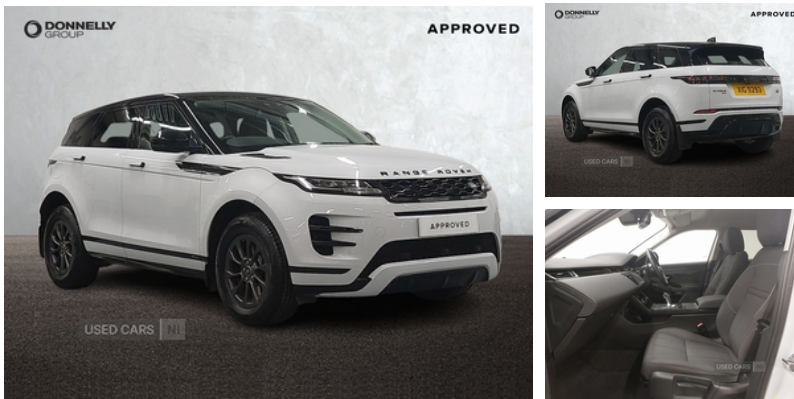

Land Rover Range Rover Evoque 2.0 D180 R-Dynamic 5dr Auto | Oct 2019

£22,995

Land Rover Range Rover Evoque 2.0 D180 R-Dynamic 5dr Auto

Vehicle Features

40:20:40 split folding rear seats, Alarm, All terrain progress control, Anti-lock braking system (ABS), Anti-lock braking system (Anti-lock Braking System), Black gearshift paddles, Bluetooth connectivity, Brake pad wear indicator warning light, Bright metal pedals, Customer configurable autolock, Digital Audio Broadcast radio-DAB, Driver condition monitor, DSC - Dynamic Stability Control, Efficient Driveline, Electric windows with one touch open/close and anti trap, Electronic brake force distribution, Electronic parking brake, Electronic power assisted steering (EPAS), Electronic traction control, Evoque and R-Dynamic badge, Flush deployable exterior door handles, Front and rear seatbelt reminder, Heated rear window with timer, Heated washer jets, Heated windscreen, Hill descent control, Hill launch assist, Immobiliser, InControl remote, Intrusion sensor, Isofix system on outer rear seats, Lane keep assist, Locking wheel nuts, Low traction launch, Overhead lighting console, Overhead stowage for sunglasses, Passive front head restraints, Passive suspension, Power operated child locks, Push button starter, Rain sensing windscreen wipers, Rear air vents, Rear centre headrest, Rear fog lights, Roll stability control, Shadow atlas bonnet and tailgate script, Six airbags - Driver and passenger airbags/driver knee airbag/front side airbag and curtain airbags, Steering wheel mounted controls, Sunvisors with illuminated vanity mirrors, Tailgate spoiler, Terrain Response 2 Auto, Torque vectoring brake, Twin front cupholders with cover, Twin sliding front centre armrest, Two zone climate control, Tyre pressure monitoring system, Voice control system