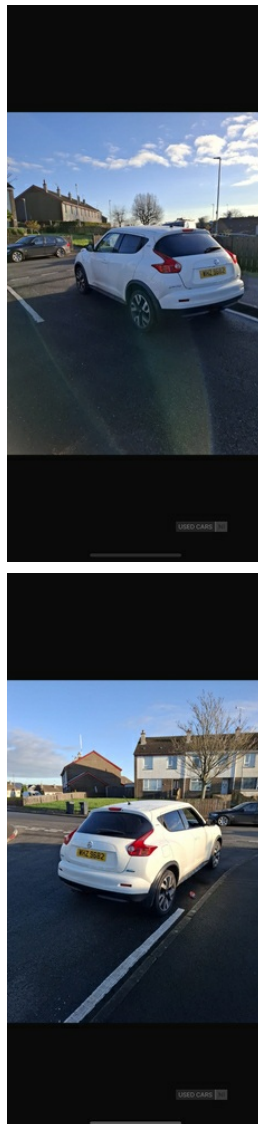

, , Bt458dy
07706807708

Nissan Juke 1.5 dCi N-Tec 5dr [Start Stop] | Sep 2013

£1,850

Miles:	155000
Fuel Type:	Diesel
Transmission:	Manual
Colour:	White
Engine Size:	1461
CO2 Emission:	109
Tax Band:	B (£20 p/a)
Body Style:	Sport utility vehicle
Insurance group:	16E
Reg:	Whz9682

Technical Specs

DIMENSIONS

Length:	4135mm
Width:	1765mm
Height:	1565mm
Seats:	5
Luggage Capacity (Seats Up):	251L
Gross Weight:	1765KG
Max. Loading Weight:	470KG

PERFORMANCE & ECONOMY

Fuel Consum. (Urban Cold):	58.9MPG
Fuel Consum. (Extra Urban):	72.4MPG
Fuel Consum. (Combined):	67.3MPG
Fuel Tank Capacity:	46L
Number Of Gears:	6 SPEED
Top Speed:	109MPH
Acceleration 0-100 km/h:	11.2s
Engine Power BHP:	108.6BHP