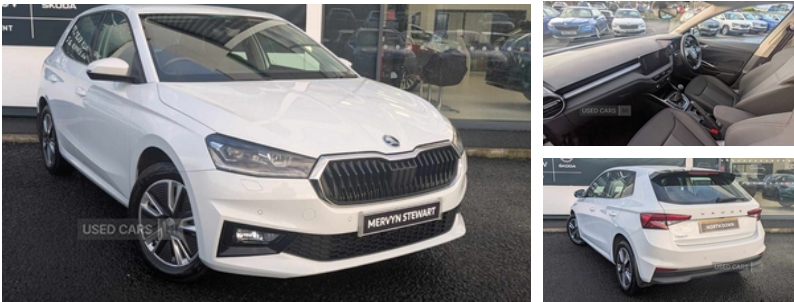

Skoda Fabia 1.0 TSI SE L 5dr | Apr 2022

£15,195

Vehicle Features

2x USB-C in the front (for data transmission and charging), 3 rear headrests, 3-point height adjustable front seats belts with pretensioner and force limiter, 6 Speakers (4 in front and 2 in rear), Ambient lighting pack 2 - Fabia Hatchback, and towing protection, Anti-theft alarm system including immobiliser, Anti-theft wheel bolts protection, ASR, Auto dimming rear view mirror, Automatic warning lights in case of crash, Auxiliary socket for external MP3 player, Backrest split and folding, backup horn, Basic rear light, Bluetooth connection, Body colour door mirrors, Body coloured bumpers, Central console with fixed cup holder and storage box, Chrome edged air vents, Chrome handbrake release button, Chrome window surround, Comfort seats, DAB digital radio reception, Door mirror integrated indicators, Driver alert system - DAS, Driver and passengers airbag with switch off function, e-Call+, EDS, Electrically adjustable and heated door mirrors, Electromechanical power steering, ESC including ABS, Exterior temperature gauge, Fabric upholstery, Front and rear electric windows, Front and rear seat belt warning, FRONT ASSIST (AEB City and AEB Inter Urban), Front centre armrest, Front side airbags, Front window wiper intermittent control, Full height hardboard side lining, Gearshift knob/handle in leather, Hand brake lever handle in leather, HBA and XDS, Head airbags, Headlight range control - Automatic, Height adjustable front headrests, Height adjustable front seats, Height adjustable steering wheel, Ice scraper in fuel cap, interior monitoring, ISOFIX and TopTether anchorage points to the outer rear seats, ISOFIX and TopTether on the front passenger seat, LED daytime running lights with coming and leaving home feature, Luggage compartment lighting, Manually adjustable lumbar support in front seats, MSR, One tone horn, Pedestrian protection, Pollen filter, Rear LED fog light, Rear seat bench unsplit, Rear side wing doors, Rear window wiper with washing nozzles, Removable cup holder, Roof mounted spoiler, Satin

Miles:	9954
Fuel Type:	PETROL
Transmission:	Manual
Colour:	White
Engine Size:	999
Tax Band:	Petrol/Diesel (£190 p/a)
Body Style:	Hatchback
Insurance group:	11E
Reg:	FSZ9233

Technical Specs

DIMENSIONS	
Length:	4108mm
Width:	1780mm
Height:	1459mm
Seats:	5
Luggage Capacity (Seats Up):	380L
Gross Weight:	1610KG
Max. Loading Weight:	514KG

PERFORMANCE & ECONOMY	
Fuel Consum. (Urban Cold):	47.1MPG
Fuel Consum. (Extra Urban):	74.3MPG
Fuel Consum. (Combined):	61.4MPG
Fuel Tank Capacity:	42.5L
Number Of Gears:	5 SPEED
Top Speed:	119MPH
Acceleration 0-100 km/h:	10.6s
Engine Power BHP:	93.9BHP