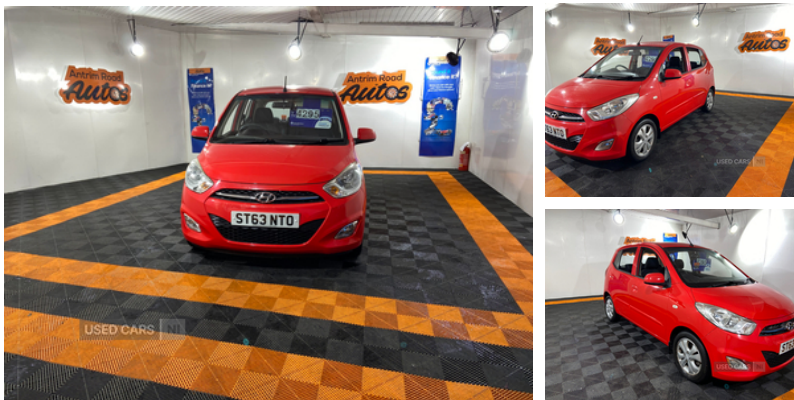

Hyundai i10 1.2 Active 5dr | Nov 2013

VERY LOW MILES. A CLEAN CAR THROUGHOUT

£4,295

2013 Hyundai i10 Active 1.2L 5dr in Red With Only 28000 Warranted Miles

A Clean Car and Driving as The Mileage Would Lead you to Expect 100%

Low Insurance Group with 5dr Flexibility Novice Driver or Just a Run Around.

Just Call in For Test Drive

Priced at £4295 and 28000 Warranted Miles

Vehicle Features

2 front seat back pockets, 3x3 point rear seatbelts, 4 speakers, 14" alloy wheels, 18" Boulder grey machined alloy wheels and Boulder grey alloy spare wheel, 60/40 split folding flat to floor rear seats, ABS/EBD, Air conditioning, Ashtray, Audible lights on warning, Auxilliary 12V power socket, Body colour bumpers, Body colour door mirrors and handles, Body colour side mouldings, Childproof rear door locks, Cigarette lighter, Cloth upholstery, Cup holders, Driver's seat height adjustment, Driver + passenger vanity mirrors, Driver/Front Passenger airbags, Electric door mirrors, Electric windows with drivers 'one touch' open, Electronic headlamp levelling, Front/rear adjustable head restraints, Front door pockets, Front fog lamps, Front intermittent wash wipers, Front passenger underseat storage tray, Front seatbelt pretensioners, Heated rear window, Height adjustable front seatbelts, Immobiliser, Interior light, Isofix child seat preparation, Locking wheel nuts, Luggage area underfloor

Miles:	28000
Fuel Type:	Petrol
Transmission:	Manual
Colour:	Red
Engine Size:	1248
CO2 Emission:	108
Tax Band:	B (£20 p/a)
Body Style:	Hatchback
Insurance group:	12E
Reg:	ST63NTO

Technical Specs

DIMENSIONS

Length:	3565mm
Width:	1595mm
Height:	1540mm
Seats:	5
Luggage Capacity (Seats Up):	225L
Gross Weight:	1410KG
Max. Loading Weight:	414KG

PERFORMANCE & ECONOMY

Fuel Consum. (Urban Cold):	50.4MPG
Fuel Consum. (Extra Urban):	68.9MPG
Fuel Consum. (Combined):	61.4MPG
Fuel Tank Capacity:	35L
Number Of Gears:	5 SPEED
Top Speed:	105MPH
Acceleration 0-100 km/h:	12.2s
Engine Power BHP:	84.5BHP