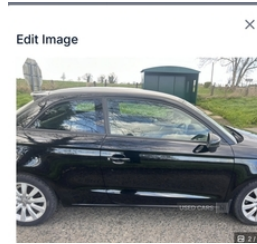

Audi A1 1.6 TDI Sport 3dr | Jun 2013

FINANCE AVAILABLE GOOD RATES ALL CREDIT HISTORIES £00 DEPOSITS

£5,495 O.N.O

2013 Audi A1 1.6 Tdi Sport 3 OR 5 Door Available Has Turbo Diesel Black CHOICE OF TWO 3 OR 5 DOOR LOW MILES VIEW PHOTOS BELOW full Sport Spec 16 inch audi alloys front fog lamps remote central locking electric windows climate control blue tooth aux 7 bsb points centre arm rest ancor points black & grey interior 85000 motor way miles with full service history just had full service Including timing belt kit drives like first day very clean genuine cars inside and out with full years mot £00 road tax low insurance ideal for young driver etc value at £5495 ono finance and part exchange can be arranged on these cars £00 deposit keen rates for self employed and business users also all credits considered including Benefits Pip pensions Etc T's & C's apply all major credit and debit cards excepted call on 02 886737390 or 07724564141

Vehicle Features

3 spoke leather multifunction sports steering wheel, ABS/EBD, Adjustable rear head restraints, Body colour door mirrors with integral indicators, Body coloured bumpers, Driver's information system, Driver/Front Passenger airbags, Driver and passenger side airbags, EDL, Electric adjustable door mirrors, Electric front windows, ESP with ASR, First aid kit, Front and rear seatbelt reminder, Front fog lights, Front head restraints, Front passenger airbag deactivation, Front seats - 'Easy Entry', Front sports seats, Head airbags, Heated door mirrors, Heated rear windscreen, Heat insulating glass, Height adjustable front seats, Isofix attachments on rear seats, Leather handbrake, Locking wheel bolts, Lumbar adjustment for front seats, PAS, Rake/reach