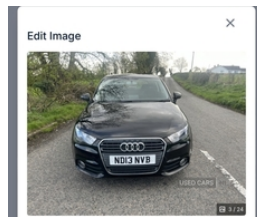

Audi A1 1.6 TDI Sport 3dr | Jun 2013

FINANCE AVAILABLE GOOD RATES ALL CREDIT HISTORIES £00 DEPOSITS

£5,495 O.N.O

2013 Audi A1 1.6 Tdi Sport 3 OR 5 Door Available Has Turbo Diesel Black CHOICE OF TWO 3 OR 5 DOOR LOW MILES VIEW PHOTOS BELOW full Sport Spec 16 inch audi alloys front fog lamps remote central locking electric windows climate control blue tooth aux 7 bsb points centre arm rest ancor points black & grey interior 85000 motor way miles with full service history just had full service Including timing belt kit drives like first day very clean genuine cars inside and out with full years mot £00 road tax low insurance ideal for young driver etc value at £5495 ono finance and part exchange can be arranged on these cars £00 deposit keen rates for self employed and business users also all credits considered including Benefits Pip pensions Etc T's & C's apply all major credit and debit cards excepted call on 02 886737390 or 07724564141

Vehicle Features

3 spoke leather multifunction sports steering wheel, ABS/EBD, Adjustable rear head restraints, Body colour door mirrors with integral indicators, Body coloured bumpers, Driver's information system, Driver/Front Passenger airbags, Driver and passenger side airbags, EDL, Electric adjustable door mirrors, Electric front windows, ESP with ASR, First aid kit, Front and rear seatbelt reminder, Front fog lights, Front head restraints, Front passenger airbag deactivation, Front seats - 'Easy Entry', Front sports seats, Head airbags, Heated door mirrors, Heated rear windscreen, Heat insulating glass, Height adjustable front seats, Isofix attachments on rear seats, Leather handbrake, Locking wheel bolts, Lumbar adjustment for front seats, PAS, Rake/reach