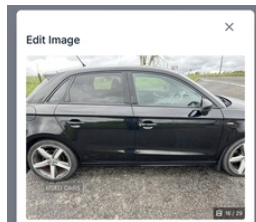

Audi A1 1.6 TDI S Line 5dr | Apr 2012

FINANCE AVAILABLE GOOD RATES ALL CREDIT HISTORIES £00 DEPOSITS

£4,850

2012 Audi A1 1.6 Tdi Sline 5 Door OR 3 Door Available Has 3 Rear Seat belts Turbo Diesel Black CHOICE OF Black or Silver VIEW PHOTOS BELOW full Sport Spec 16 inch audi alloys front fog lamps remote central locking electric windows climate control blue tooth aux 7 bsb points centre arm rest ancor points black & grey interior 119000 motor way miles with full service history just had full service including timing belt kit drives like first day very clean genuine cars inside and out with full years mot £00 road tax low insurance ideal for young driver etc value at £4850 ono finance and part exchange can be arranged on these cars £00 deposit keen rates for self employed and business users also all credits considered including Benefits Pip pensions Etc T's & C's apply all major credit and debit cards excepted call on 02 886737390 or 07724564141

Vehicle Features

3 spoke leather multifunction S Line steering wheel, ABS/EBD, Adjustable rear head restraints, Aluminium interior trim, Black cloth headlining, Body colour door mirrors with integral indicators, Body coloured bumpers, Door sills with aluminium inlays, Driver's information system, Driver/Front Passenger airbags, Driver and passenger side airbags, EDL, Electric adjustable door mirrors, Electric front windows, Electric rear windows, ESP with ASR, First aid kit, Front and rear seatbelt reminder, Front fog lights, Front head restraints, Front passenger airbag deactivation, Head airbags, Heated rear windscreen, Heat insulating glass, Height adjustable front seats, Isofix attachments on rear seats, Leather handbrake, LED interior lighting pack - A1, Locking wheel bolts, Lumbar adjustment for

Miles:	119000
Fuel Type:	Diesel
Transmission:	Manual
Colour:	black
Engine Size:	1598
CO2 Emission:	99
Tax Band:	A (£0 p/a)
Body Style:	Hatchback
Insurance group:	15E
Reg:	RE12CNA

Technical Specs

DIMENSIONS