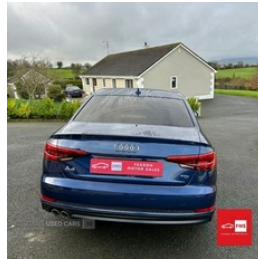

40 keggal road Camlough, Newry, BT35 7LD
07871763675

Audi A4 2.0 TDI 190 S Line 4dr | Sep 2017 LOW MILEAGE

£13,450 O.N.O

Miles:	60000
Fuel Type:	Diesel
Transmission:	Manual
Colour:	Blue
Engine Size:	1968
Tax Band:	Petrol/Diesel (£190 p/a)
Body Style:	Saloon
Insurance group:	26E
Reg:	D19doh

Technical Specs

DIMENSIONS	
Length:	4726mm
Width:	1842mm
Height:	1427mm
Seats:	5
Luggage Capacity (Seats Up):	480L
Gross Weight:	2045KG
Max. Loading Weight:	595KG

PERFORMANCE & ECONOMY	
Fuel Consum. (Urban Cold):	54.3MPG
Fuel Consum. (Extra Urban):	72.4MPG
Fuel Consum. (Combined):	64.2MPG
Fuel Tank Capacity:	40L
Number Of Gears:	6 SPEED
Top Speed:	149MPH
Acceleration 0-100 km/h:	7.7s
Engine Power BHP:	187.7BHP

2017 Audi A4 S-Line Black Edition

Immaculate clean car and very well looked after

2.0 TDI
6 Speed Manual
Black Edition Styling
190 BHP
MOT until end of July 2025
S-Line model with Black edition styling.
Heated Seats
Bluetooth Multi media with Apple car play
Cruise Control
Front and rear parking sensors and much more
HPI Clear