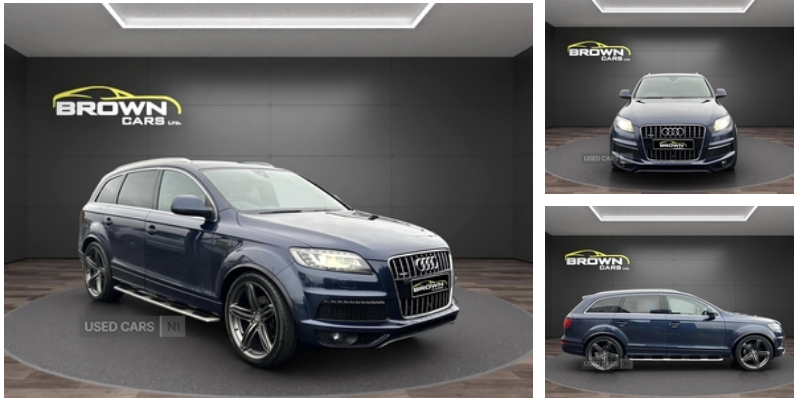

Audi Q7 3.0 TDI 204 Quattro S Line Plus 5dr Tip Auto | Mar 2014

£14,995

*** 10K OF EXTRAS *** FINANCE AVAILABLE *** PAN ROOF ***

Miles:	83000
Fuel Type:	Diesel
Transmission:	Semi-Automatic
Colour:	Blue
Engine Size:	2967
CO2 Emission:	189
Tax Band:	J (£385 p/a)
Body Style:	Sport utility vehicle
Insurance group:	37E
Reg:	RK14UHA

****FINANCE AVAILABLE****

*** PAN- ROOF ***

*** 10K OF FACTORY EXTRAS ***

2014 Audi Q7 3.0 TDI 204 Quattro S Line Plus Tip Auto

Blue With Leather seats

83,000 miles

Sat Nav

360 Reverse Cameras

Xenon headlights

Front fog lights

Cruise control

Heated seats

Daytime running lights

DAB digital radio

Aux-in socket

Parking sensors

Electric windows

Remote central locking

Body coloured bumpers

New Alloys (optional extra)

Excellent condition throughout

Technical Specs

DIMENSIONS

Length:	5089mm
Width:	1983mm
Height:	Not Availablemm
Seats:	7
Luggage Capacity (Seats Up):	330L
Gross Weight:	3125KG
Max. Loading Weight:	825KG