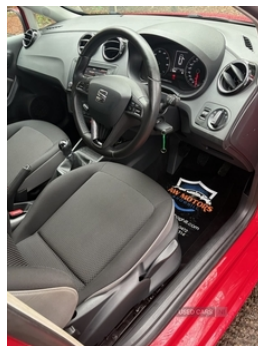

32 cardonaghy road, Ballymena, bt42 1je
07368366314 | 02825580472 | 07541430692

Seat Ibiza 1.2 TSI 90 SE Technology 5dr | Nov 2016

1 OWNER ONLY 58205 WARRANTED MILES FULL SERVICE HISTORY

£7,995 O.N.O

Absolutely immaculate inside and out, fully serviced and will be sold with full years MOT, one owner, 58205 warranted miles, November 2017, se technology sat nav, blue tooth, climate control, Seat alloys, spare wheel unused, low tax and insurance. Finance available subject to status, dry viewing available upon request.

Vehicle Features

'Lights On' warning buzzer, 2 folding remote keys with window open/close function, 3 cupholders, 3 point seatbelts on all 3 rear seats, 12V accessory power point in centre console, ABS, Active front headrests, Auxiliary input socket, Bluetooth system, Body colour door handles, Body coloured bumpers, Boot light, Child locks on rear doors, Cornering front fog lights, Deadlocks, Digital Audio Broadcast (DAB) Tuner, Digital clock, Driver/passenger sunvisors and vanity mirrors, Driver and passenger airbags, Dust/pollen filter, Electrically adjustable and heated door mirrors, Electric headlight adjustment, Electronic engine immobiliser, ESP+EBA, Front/rear floor mats, Front courtesy lights, Front door pockets, Front passenger airbag deactivation, Front reading lights, Front seatback pockets, Front side airbags,