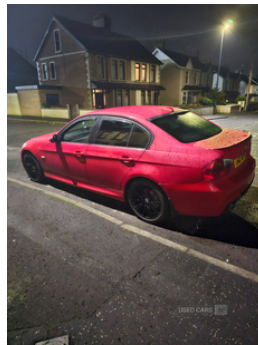

BMW 3 Series 320d M Sport 4dr | Sep 2006
GREAT CAR! READ DESCRIPTION

£2,345 O.N.O

BMW E90 320D M-Sport M47

Lovely car! A lot of money and time has been put into it.

MOT 18TH March 2025

* All black Leather Interior

Front and Rear Hardwired Dash Cam

All shocks and breakers new

Engine and gearbox mounts new

All arms in the rear new, including bushings

Twin exhaust by POWERFLOW

Swirl Flaps and EGR delete+ Stage 1 remap - 220hp

New Thermostat

Upgraded Speakers and Amplifier

Miles:	187000
Fuel Type:	Diesel
Transmission:	Manual
Colour:	Red
Engine Size:	1995
CO2 Emission:	153
Tax Band:	G (£255 p/a)
Body Style:	Saloon
Reg:	UNZ1274