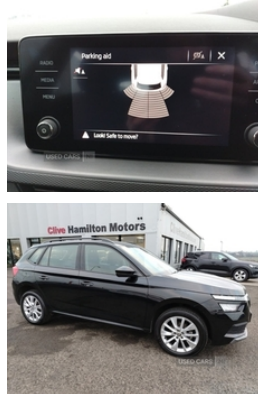

## Skoda Kamiq 1.0 TSI 95 SE 5dr | Jan 2023

REAR PARK SENSORS, SKODA SMART LINK & CRUISE CONTROL

# £14,995

Miles:	20647
Fuel Type:	PETROL
Transmission:	Manual
Colour:	Black
Engine Size:	999
Tax Band:	Petrol/Diesel (£190 p/a)
Body Style:	Sport utility vehicle
Insurance group:	11E
Reg:	KS72TPX

BLACK MAGIC - 20647 MILES PARK ASSIST REVERSE SENSORS, CRUISE CONTROL/SPEED LIMITER, BLUETOOTH TECHNOLOGY, STEERING WHEEL MOUNTED CONTROLS, REMOTE CENTRAL LOCKING, USB CONNECTION, REMOTE CENTRAL LOCKING, Clive Hamilton Motors Ltd is an appointed representative of ITC Compliance Limited which is authorised and regulated by the Financial Conduct Authority (their registration number is 313486). Permitted activities include acting as a credit broker not a lender. We can introduce you to a limited number of finance providers. We do not charge fees for our Consumer Credit services. We typically receive a payment(s) or other benefits from finance providers should you decide to enter into an agreement with them, typically either a fixed fee or a fixed percentage of the amount you borrow. The payment we receive may vary between finance providers and product types. The payment received does not impact the finance rate offered. All finance applications are subject to status, terms and conditions apply, UK residents only, 18?s or over, Guarantees may be required.

### Vehicle Features

2 USB-C Ports, 2-Spoke Leather Multifunction Steering Wheel, 3 seat bench in 2nd row, 3x3 point rear seatbelts, 8 speakers, 12V