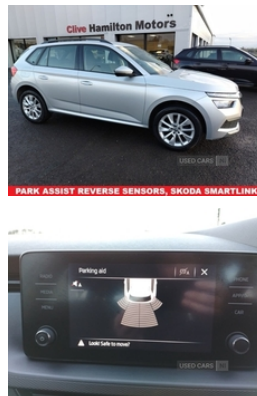

131 Moneymore Road Cookstown, Cookstown, BT80 9UU

PHILIP HAMILTON: 07798886000 | MARK WILSON: 07712396400 | SHOWROOM: 02886763643 |
ROGER HAMILTON: 07710800200

Skoda Kamiq 1.0 TSI 110 SE 5dr | Jan 2023

REAR PARK SENSORS, SKODA SMART LINK & CRUISE CONTROL

£14,995

Miles:	25386
Fuel Type:	PETROL
Transmission:	Manual
Colour:	Silver
Engine Size:	999
Tax Band:	Petrol/Diesel (£190 p/a)
Body Style:	Sport utility vehicle
Insurance group:	13E
Reg:	KN72ZHU

Clive Hamilton Motors Ltd is an appointed representative of ITC Compliance Limited which is authorised and regulated by the Financial Conduct Authority (their registration number is 313486). Permitted activities include acting as a credit broker not a lender. We can introduce you to a limited number of finance providers. We do not charge fees for our Consumer Credit services. We typically receive a payment(s) or other benefits from finance providers should you decide to enter into an agreement with them, typically either a fixed fee or a fixed percentage of the amount you borrow. The payment we receive may vary between finance providers and product types. The payment received does not impact the finance rate offered. All finance applications are subject to status, terms and conditions apply, UK residents only, 18s or over, Guarantees may be required.

Vehicle Features

2 USB-C Ports, 2-Spoke Leather Multifunction Steering Wheel, 3 seat bench in 2nd row, 3x3 point rear seatbelts, 8 speakers, 12V socket in centre console, 12V Socket on Central Console, 17in Alloy Wheels - Braga, Airbags - driver and front passenger, Airbags - Passenger Deactivation Switch, Alarm with SAFE Function for Central Locking, Anti-lock Braking System - Anti-