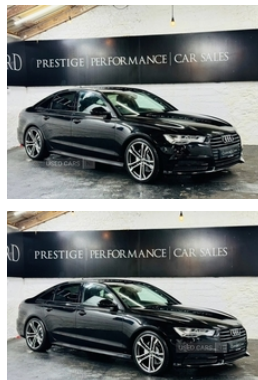

Audi A6 2.0 TDI Ultra Black Edition 4dr | Apr 2016

£11,995

Vehicle Features

3 point seatbelts on all seats, 3 spoke sports leather multi-function steering wheel, 4 way electric lumbar support for driver and front passenger, 4 zone climate control, 4-Way Electric Lumbar Support, 12V power in rear centre console, 20in Alloy Wheels - 5-Twin-Spoke Design in Matt Titanium Look - Gloss Turned Finish, ABS/EBD, Acoustic Glazing, Airbags, Alcantara door trim, All-LED Headlights with High-Beam Assist, Aluminium-Effect Bootlid-Tailgate Trim, Aluminium door sill trims, AMI - Audi Music Interface, Anti-lock Braking System - Anti-Lock Braking System, Anti-Theft Alarm, Anti-theft wheel bolts, Anti theft alarm, Anti Theft Locking Wheel Bolts, ASR traction control, Audible and visual fasten seat belt warning - front and rear, Audi drive select, Audi Hill Hold Assist, Audi music interface, Audi Parking System Plus, Audi parking system plus with front and rear sensors, Auto-Dimming Rear-View Mirror, Auto dimming rear view mirror, Automatic headlights + automatic windscreen wipers, AUX-IN Socket, Auxiliary input socket, Black styling pack - A6, Black Styling Package, Bluetooth Interface, Body colour bumpers, Body colour door mirrors and handles, Body coloured door mirrors, BOSE Surround Sound System, Cruise control, Curtain airbags, DAB digital radio module, Deluxe 4-Zone Automatic Climate Control, Diesel particulate filter, Door Mirrors - Heated-Electrically Adjustable-Folding with Memory Function, Door sill trims with S line logo, Door Trim Inserts - Alcantara, Driver/front passenger side airbags, Driver and passenger airbags, Drivers Information System - DIS, Electrically Adjustable Front Seats with Memory Function for Drivers Side, Electric front/rear windows, Electric Windows - Front and Rear, Electromechanical parking brake, Electronic stability control, ESC - Electronic Stabilisation Control, Front/rear floor mats, Front and Rear Floor Mats, Front